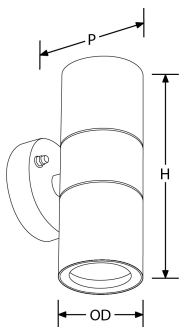

SKU Code	Finish Colour
EN-WDL832	Stainless Steel

**Line Drawing**      **Polar Curve**      **Color**

## Product Specs:

Input Voltage	220~240V AC	IP Rating	IP65
Lamp Base	GU10	Height (mm)	160
Overall Diameter (mm)	60	Weight (Kg)	0.672
Base Diameter (mm)	73	Product Type	Wall Lights