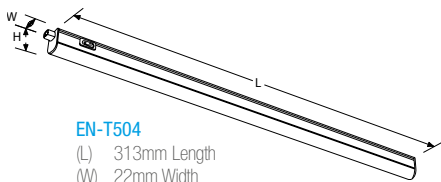

3 Year Warranty

L70 35,000hrs

White finish

On/Off Relay
see pg.47

Minimal dark spot
when connected

Interconnection lead

EN-T504

(L) 313mm Length
(W) 22mm Width
(H) 30mm Height

EN-T506

(L) 543mm Length
(W) 22mm Width
(H) 30mm Height

EN-T510

(L) 873mm Length
(W) 22mm Width
(H) 30mm Height

LinkE™

Linear Interconnectable Undercabinet LED Striplight

make smart with

See pg.256-258 for compatibility table

Delivering up to 100lm/W

Simple plug and play linking feature

On/off switch allows independent control of interconnected fittings

Separate interconnection leads

Undercabinet

Cat. No.	Watts	Colour	Lumens	lm/W
EN-T504/30	4W	3000K	360lm	90
EN-T504/40	4W	4000K	400lm	100
EN-T506/30	6W	3000K	540lm	90
EN-T506/40	6W	4000K	600lm	100
EN-T510/30	10W	3000K	900lm	90
EN-T510/40	10W	4000K	1000lm	100