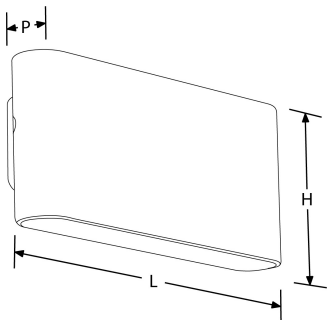

Product Description: WallE™ PRO 6W IP65 Fixed Down Wall Light

Range of decorative surface mounted aluminium LED wall lights which are IP65 rated for use in a range of environments and applications. Available as a fixed down and up/down luminaire in white, black and grey finishes.

Line Drawing

Polar Curve

Color

Product Features:

- IP65 aluminium integrated LED wall light
- High power 4000K white LEDs
- Non-dimmable integral LED driver
- 3 year warranty

Product Specs:

Input Voltage	220~240V AC	Power Factor	0.5
IP Rating	IP65	Lifetime L70 (hrs)	30000
Lamp Base	None	Length (mm)	178
Height (mm)	76	Weight (Kg)	0.492
Product Type	Wall Lights		