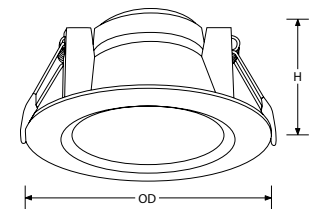

Triac In-line Dimmer
See pg.41

Smart Rotary Dimmer
See pg.35

On/Off Relay
See pg.47

EN-DL23

EN-DDL10 (H) 60mm Height (OD) 120mm Overall (Ø)	EN-DL10 (H) 60mm Height (OD) 120mm Overall (Ø)
EN-DDL15 (H) 60mm Height (OD) 150mm Overall (Ø)	EN-DL15 (H) 60mm Height (OD) 150mm Overall (Ø)
EN-DDL20 (H) 65mm Height (OD) 200mm Overall (Ø)	EN-DL23 (H) 65mm Height (OD) 200mm Overall (Ø)
EN-DDL25 (H) 65mm Height (OD) 235mm Overall (Ø)	EN-DL30 (H) 65mm Height (OD) 235mm Overall (Ø)