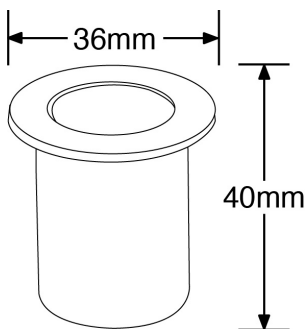

Product Description: M-Lite™ PRO 1W IP68 Marker Light

Addition to the M-Lite™ PRO range, these ground lights use 316 stainless steel, making them suitable for coastal areas and are also submersible. IP68 for applications including patios, wet rooms and walkways.

SKU Code	Wattage	Colour	Lumens	Lumens/Watt	Beam Angle	Finish Colour
EN-WU105/30	1	3000	50	50	40	Stainless Steel

Line Drawing

Polar Curve

Color

Product Features:

- IP68 low voltage 316 stainless steel marker light
- Requires a LED driver (not included)
- Pre-wired with 3 metres of rubber cable, (1 metre rubber cable EN-WU104)
- Optional mounting sleeves available (sold separately) EN-MS50 for EN-WU106, EN-MS65 for EN-WU300
- 1 year warranty

Product Specs:

Input Voltage	24~24V DC	Power Factor	0.2
IP Rating	IP68	Lifetime L70 (hrs)	10000
IK Rating	IK10	Lamp Base	Other
Length (mm)	37	Height (mm)	50
Overall Diameter (mm)	36	Weight (Kg)	0.270
Base Diameter (mm)	27	Product Type	Markers