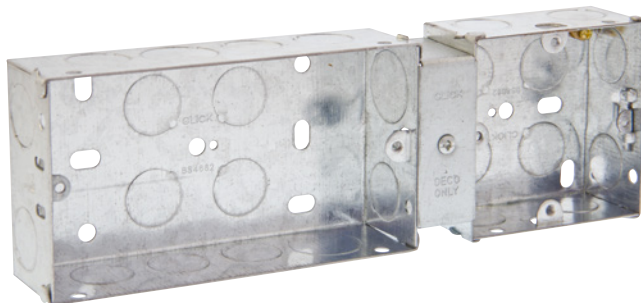

Product Code: WA375

Description: 1 + 2 35mm Deep Dual Accessory Galvanised Steel K.O. Box (Deco® Range Only)

General Information

Dimensions	228mm (W) x 74mm (H) x 35mm (D)
Finish	Galvanised Steel
Materials	Body: Galvanised Steel Earth Terminal: Brass Terminal Screw: Brass
Earth Terminal Provided	Yes
Back Box Knockouts	22 x 20mmØ, 2 x 25mmØ, 1 x 20mmØ & 1 x 25mmØ (Between)
Warranty	10 Years
Standards	BS 4662:2006+A1:2009