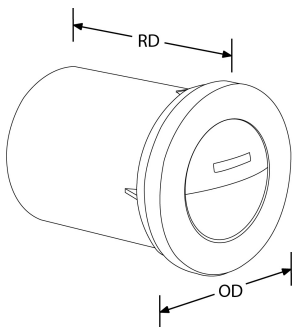

Product Description: WallE™ 1W IP65 Eyelid Wall Light

Integrated LED IP65 eyelid low level marker light, ideal for accent lighting. The aluminium eyelid adds feature lighting to stairways and walkways. Perfect for commercial and domestic applications.

SKU Code	Wattage	Colour	Lumens	Lumens/Watt	Finish Colour	SKU Type
EN-STL671W	1	6300	9	9	Stainless Steel	Non Dimmable

Line Drawing

Polar Curve

Color

Product Features:

- IP65 LED low level lighting
- Integrated LED driver - no separate driver required
- Pre-wired with 250mm 3 core cable
- Cut-out 58mm, recess 70mm without mounting sleeve. Cut-out 70mm, recess 80mm with mounting sleeve
- 1 year warranty

Product Specs:

Input Voltage	220~240V AC	Power Factor	0.04
IP Rating	IP65	Lifetime L70 (hrs)	10000
Lamp Base	None	Width (mm)	73
Length (mm)	73	Height (mm)	80
Overall Diameter (mm)	73	Weight (Kg)	0.239
Base Diameter (mm)	58	Product Type	Wall Lights