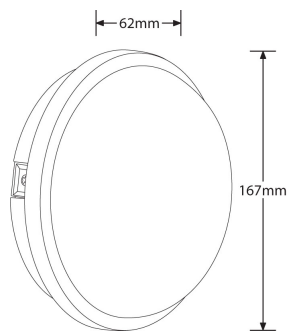

Product Description: Utilite™ 15W Polycarbonate IP65 Round Utility Bulkhead

Utilite™ is a powerful yet energy efficient alternative to standard bulkhead utility luminaires. Designed specifically for LED technology, their impact resistant polycarbonate housing provides a tough exterior making them ideal for all basic industrial, commercial and residential installations.

SKU Code	Wattage	Colour	Lumens	Lumens/Watt	Beam Angle	Finish Colour	SKU Type
EN-BH115/40	15	4000	1550	104	120	White	Non Dimmable

Line Drawing

Polar Curve

Color

Product Features:

- IP65 rated polycarbonate white housing
- Integrated driver for slim profile
- Wall or ceiling mountable with 20mm knockouts
- Available in a range of sizes and shapes to suit multiple installation requirements
- Interchangeable bezel options available (sold separately)
- Impact resistant - IK06 rating
- 1.5kV surge protection
- 3 year warranty

Product Specs:

Input Voltage	220~240V AC	Input Frequency	50/60HZ
Power Factor	0.5	IP Rating	IP65
Lifetime L70 (hrs)	25000	IK Rating	IK06
Lamp Base	None	Height (mm)	62
Overall Diameter (mm)	167	Weight (Kg)	0.256
Product Type	Bulkheads	Operating Temp. (Min) °C	-20°C
Operating Temp. (Max) °C	40°C		