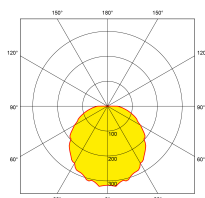

SKU Code	Wattage	Colour	Lumens	Lumens/Watt	Beam Angle	Finish Colour	SKU Type
EN-BH115/40	15	4000	1550	104	120	White	Non Dimmable

Line Drawing

Polar Curve

Color

Product Features:

- IP65 rated polycarbonate white housing
- Integrated driver for slim profile
- Wall or ceiling mountable with 20mm knockouts
- Available in a range of sizes and shapes to suit multiple installation requirements
- Interchangeable bezel options available (sold separately)
- Impact resistant - IK06 rating
- 1.5kV surge protection
- 3 year warranty

Product Specs:

Input Voltage	220~240V AC	Input Frequency	50/60HZ
Power Factor	0.5	IP Rating	IP65
Lifetime L70 (hrs)	25000	IK Rating	IK06
Lamp Base	None	Height (mm)	62
Overall Diameter (mm)	167	Weight (Kg)	0.256
Product Type	Bulkheads	Operating Temp. (Min) °C	-20°C
Operating Temp. (Max) °C	40°C		