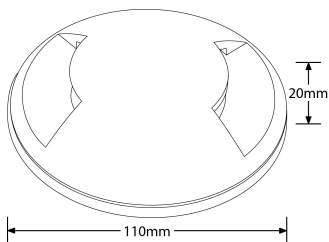

Product Description: G-Lite™ Stainless Steel Recessed Ground Light Bezel 2 Way

G-Lite™ Stainless Steel Recessed Ground Light Bezel 2 way

SKU Code

Finish Colour

EN-RGLC2

Stainless Steel

Line Drawing

Polar Curve

Color

Product Features:

- Interchangeable 2 way bezel
- 304 stainless steel
- Please Note- Not suitable for coastal applications

Product Specs:

IP Rating	IP67	Lamp Base	None
Height (mm)	20	Overall Diameter (mm)	110
Weight (Kg)	0.436	Product Type	Accessories