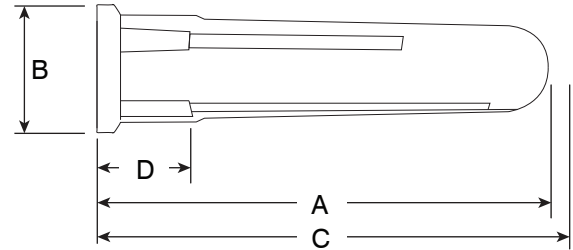

Product Code: QWPR001

Description: Wall Plugs (Box Loose) - Red

**Dimensions**

Length (A)	30mm
Drill Size (B)	5.5mm - 6mm
Minimum Drill Depth (C)	45mm
Max. Fixture Depth (D)	5mm
Diameter	7mm

Materials

High-density polyethylene (PEHD)

General Information

Colour:	Red
Screw Diameter	3.5mm - 5mm
Screw Size	6, 8 & 10

Additional Information

Suitable for solid brickwork, blockwork, masonry, concrete and plasterboard.

Packaging Overview

Box Of 100 Plugs