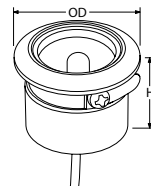

make smart with  

works with

.control

 On/Off Relay  
 See pg.47

Marker Lights

1W Round

1W Square

3W Round

350mA OR 700mA  
 see pg.246

Cat. No.	Watts	No. of LEDs	Colour	Lumens	No. of Fittings per driver		Cutout [Ø]	Input	Type
					AU-LED09IP	AU-LED709IP			
EN-WU682R/30	1W	1	3000K	80lm	1-5	-	26mm	350mA	Round
EN-WU682R/57	1W	1	5700K	80lm	1-5	-	26mm	350mA	Round
EN-WU682R/BLU	1W	1	Blue	-	1-5	-	26mm	350mA	Round
EN-WU682S/40	1W	1	4000K	80lm	1-5	-	26mm	350mA	Square
EN-WU673R/30	3W	1	3000K	130lm	-	1-3	26mm	700mA	Round
EN-WU673R/55	3W	1	5500K	130lm	-	1-3	26mm	700mA	Round

EN-WU682R  
 (OD) 31mm Overall Ø  
 (H) 40mm Height

EN-WU682S  
 (LxW) 30 x 30mm  
 (H) 40mm Height

EN-WU673R  
 (OD) 31mm Overall Ø  
 (H) 60mm Height