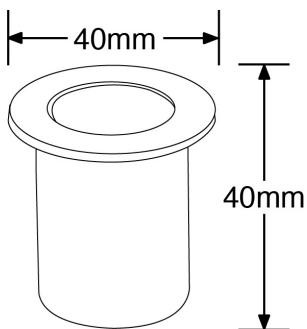

Product Description: M-Lite™ PRO 1W IP68 Marker Light

Addition to the M-Lite™ PRO range, these ground lights use 316 stainless steel, making them suitable for coastal areas and are also submersible. IP68 for applications including patios, wet rooms and walkways.

SKU Code	Wattage	Colour	Lumens	Lumens/Watt	Beam Angle	Finish Colour
EN-WU104/30	1	3000	100	100	60	Stainless Steel

Line Drawing

Polar Curve

Color

Product Features:

- IP68 low voltage 316 stainless steel marker light
- Requires a LED driver (not included)
- Pre-wired with 3 metres of rubber cable, (1 metre rubber cable EN-WU104)
- Optional mounting sleeves available (sold separately) EN-MS50 for EN-WU106, EN-MS65 for EN-WU300
- 1 year warranty

Product Specs:

Input Voltage	~V DC	Power Factor	0.45
IP Rating	IP68	Lifetime L70 (hrs)	10000
IK Rating	IK10	Lamp Base	Other
Length (mm)	36	Height (mm)	50
Overall Diameter (mm)	40	Weight (Kg)	0.182
Base Diameter (mm)	31	Product Type	Markers