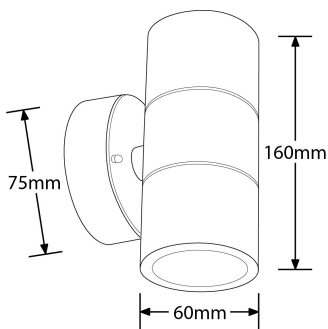

Product Description:

WallE™ 240V GU10 IP44 Up/Down Wall Light

The WallE™ adjustable and up/down wall lights are ideal for accent lighting focusing on areas or features you want to light up. Available in 304 stainless steel or aluminium grey, white or black powder coated finishes. Fitted with a GU10 lamp holder to allow you to select the correct lamp for the application.

SKU Code	Finish Colour
EN-WL2SS	Stainless Steel

Line Drawing **Polar Curve** **Color**

Product Features:

- IP44 Mains adjustable and up/down wall lights
- Suitable for indoor and outdoor use
- Stainless steel finish - 304 Stainless steel
- Grey, Black and White - Aluminium
- Tempered glass diffuser
- For use with GU10 lamps – lamps not included (Max 35W lamp)
- Screw on cover for easy lamp change
- 3 year warranty

Product Specs:

Input Voltage	220~240V AC	IP Rating	IP44
Lamp Base	GU10	Height (mm)	160
Overall Diameter (mm)	60	Weight (Kg)	0.444
Base Diameter (mm)	75	Product Type	Wall Lights

Compliance & Approvals:

Warranty: