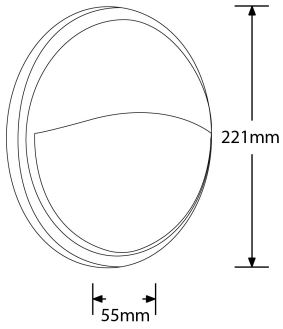

Product Description: Utilite™ 221mm Eyelid Bezel Accessory for EN-BH120

Utilite™ 221mm Eyelid Bezel Accessory for EN-BH120

SKU Code	Finish Colour
EN-BZE120BLK	Black
EN-BZE120W	White

Line Drawing

Polar Curve

Color

Feature & Benefits

- Interchangeable eyelid bezel
- Available in White or Black finish

Product Specs:

Dimmable	No	IP Rating	None
Overall Diameter (mm)	221	Lamp Base	None
Height (mm)	55	Weight (Kg)	0.060
Positional Adjustment	Fixed		