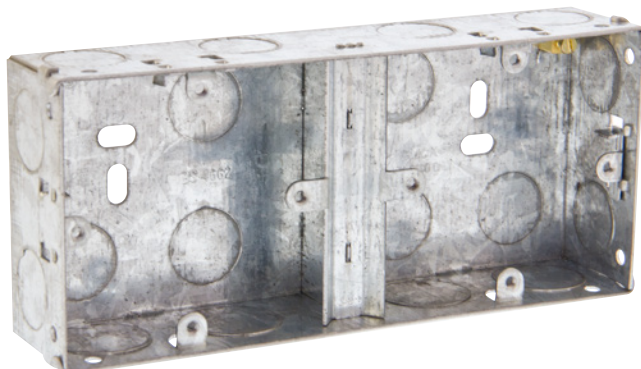

Product Code: WA370

Description: 1 + 1 35mm Deep Dual Accessory Galvanised Steel K.O. Box (Deco® Range Only)

### General Information

Dimensions	168mm (W) x 74mm (H) x 35mm (D)
Finish	Galvanised Steel
Materials	Body: Galvanised Steel Earth Terminal: Brass Terminal Screw: Brass
Earth Terminal Provided	Yes
Back Box Knockouts	14 x 20mmØ, 4 x 25mmØ, 1 x 18mmØ (Between)
Warranty	10 Years
<b>Standards</b>	BS 4662:2006+A1:2009