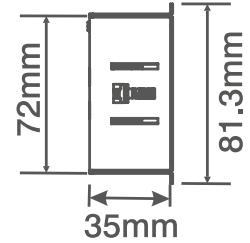

**Product Code:** WA4235

**Description:** 2 Gang 35mm Deep FlameGuard® Dry Lining Box

### General Information

<b>Dimensions</b>	142mm (W) x 82mm (H) x 47mm (D)
<b>Cutout Dimensions</b>	73mm (W) x 73mm (H)
<b>Maximum Board Thickness</b>	18mm
<b>Materials</b>	Body: Galvanised Steel Earth Terminal: Brass Terminal Screw: Brass Springs: Spring Steel Pad Insert: Intumescent Composite
<b>Earth Terminal Provided</b>	Yes
<b>Back Box Knockouts</b>	1 x 25mmØ, 4 x 25mmØ (Edge)
<b>Operational Temperature</b>	-5°C to +40°C
<b>Warranty</b>	10 Years