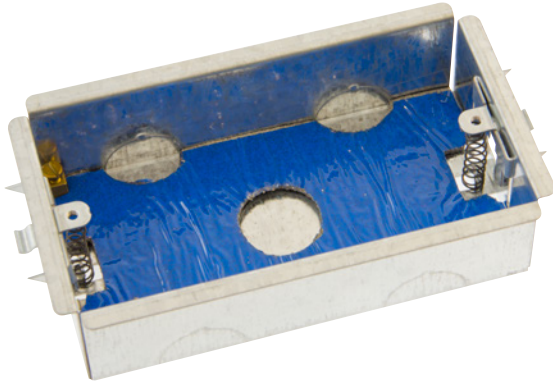

**Product Code:** WA4235

**Description:** 2 Gang 35mm Deep FlameGuard® Dry Lining Box

### General Information

<b>Dimensions</b>	142mm (W) x 82mm (H) x 47mm (D)
<b>Cutout Dimensions</b>	73mm (W) x 73mm (H)
<b>Maximum Board Thickness</b>	18mm
<b>Materials</b>	Body: Galvanised Steel Earth Terminal: Brass Terminal Screw: Brass Springs: Spring Steel Pad Insert: Intumescent Composite
<b>Earth Terminal Provided</b>	Yes
<b>Back Box Knockouts</b>	1 x 25mmØ, 4 x 25mmØ (Edge)
<b>Operational Temperature</b>	-5°C to +40°C
<b>Warranty</b>	10 Years