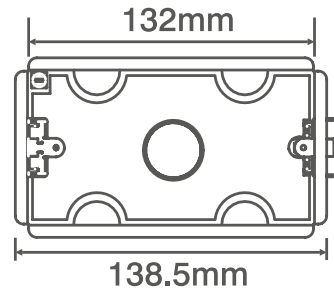

**Product Code:** WA4235

**Description:** 2 Gang 35mm Deep FlameGuard® Dry Lining Box

### General Information

<b>Dimensions</b>	142mm (W) x 82mm (H) x 47mm (D)
<b>Cutout Dimensions</b>	73mm (W) x 73mm (H)
<b>Maximum Board Thickness</b>	18mm
<b>Materials</b>	Body: Galvanised Steel Earth Terminal: Brass Terminal Screw: Brass Springs: Spring Steel Pad Insert: Intumescent Composite
<b>Earth Terminal Provided</b>	Yes
<b>Back Box Knockouts</b>	1 x 25mmØ, 4 x 25mmØ (Edge)
<b>Operational Temperature</b>	-5°C to +40°C
<b>Warranty</b>	10 Years