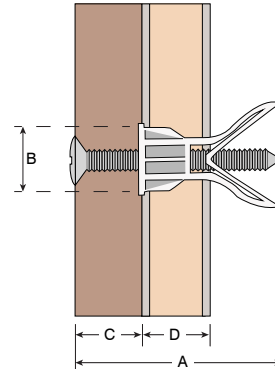

Product Code: CC-04189

Description: Short Toggle Fixings + 6 x 35mm Screws

**Dimensions**

Screw Length (A)	35mm
Drill Size (B)	8mm
Max. Fixture Thickness (C)	6mm
Plasterboard Thickness (D)	10mm
Thread Size	6

Materials

Screw: Zinc Plated Steel

Toggle: Polypropylene

General Information

Head Type	Cross Head Countersunk
-----------	------------------------

Additional Information

Suitable for plasterboard, cavity walls and ceilings. For installing light switches, electrical sockets, shelving, hooks and brackets.