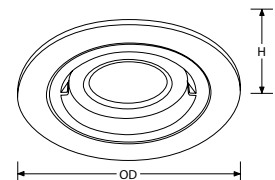

Triac Inline Dimmer
 See pg.41

OR
 Smart Rotary Dimmer
 See pg.35

Non-Dimmable
 Standard GU10

PLUS
 On/Off Relay
 See pg.47

EN-DLM356

(H) 115mm Height
 (OD) 80mm Overall (Ø)

EN-DLM357

(H) 110mm Height
 (OD) 95mm Overall (Ø)

EN-DLM355

(H) 105mm Height
 (OD) 105mm Overall (Ø)