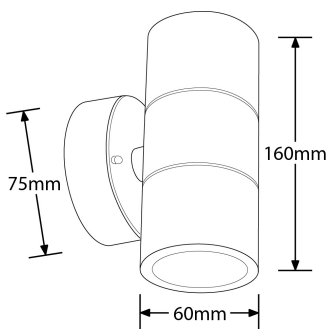

SKU Code	Finish Colour
EN-WL2BLK	Black
EN-WL2G	Grey
EN-WL2W	White

**Line Drawing**

**Polar Curve**

**Color**

## Product Specs:

Input Voltage	220~240V AC	IP Rating	IP44
Lamp Base	GU10	Height (mm)	160
Overall Diameter (mm)	60	Weight (Kg)	0.444
Base Diameter (mm)	75	Product Type	Wall Lights