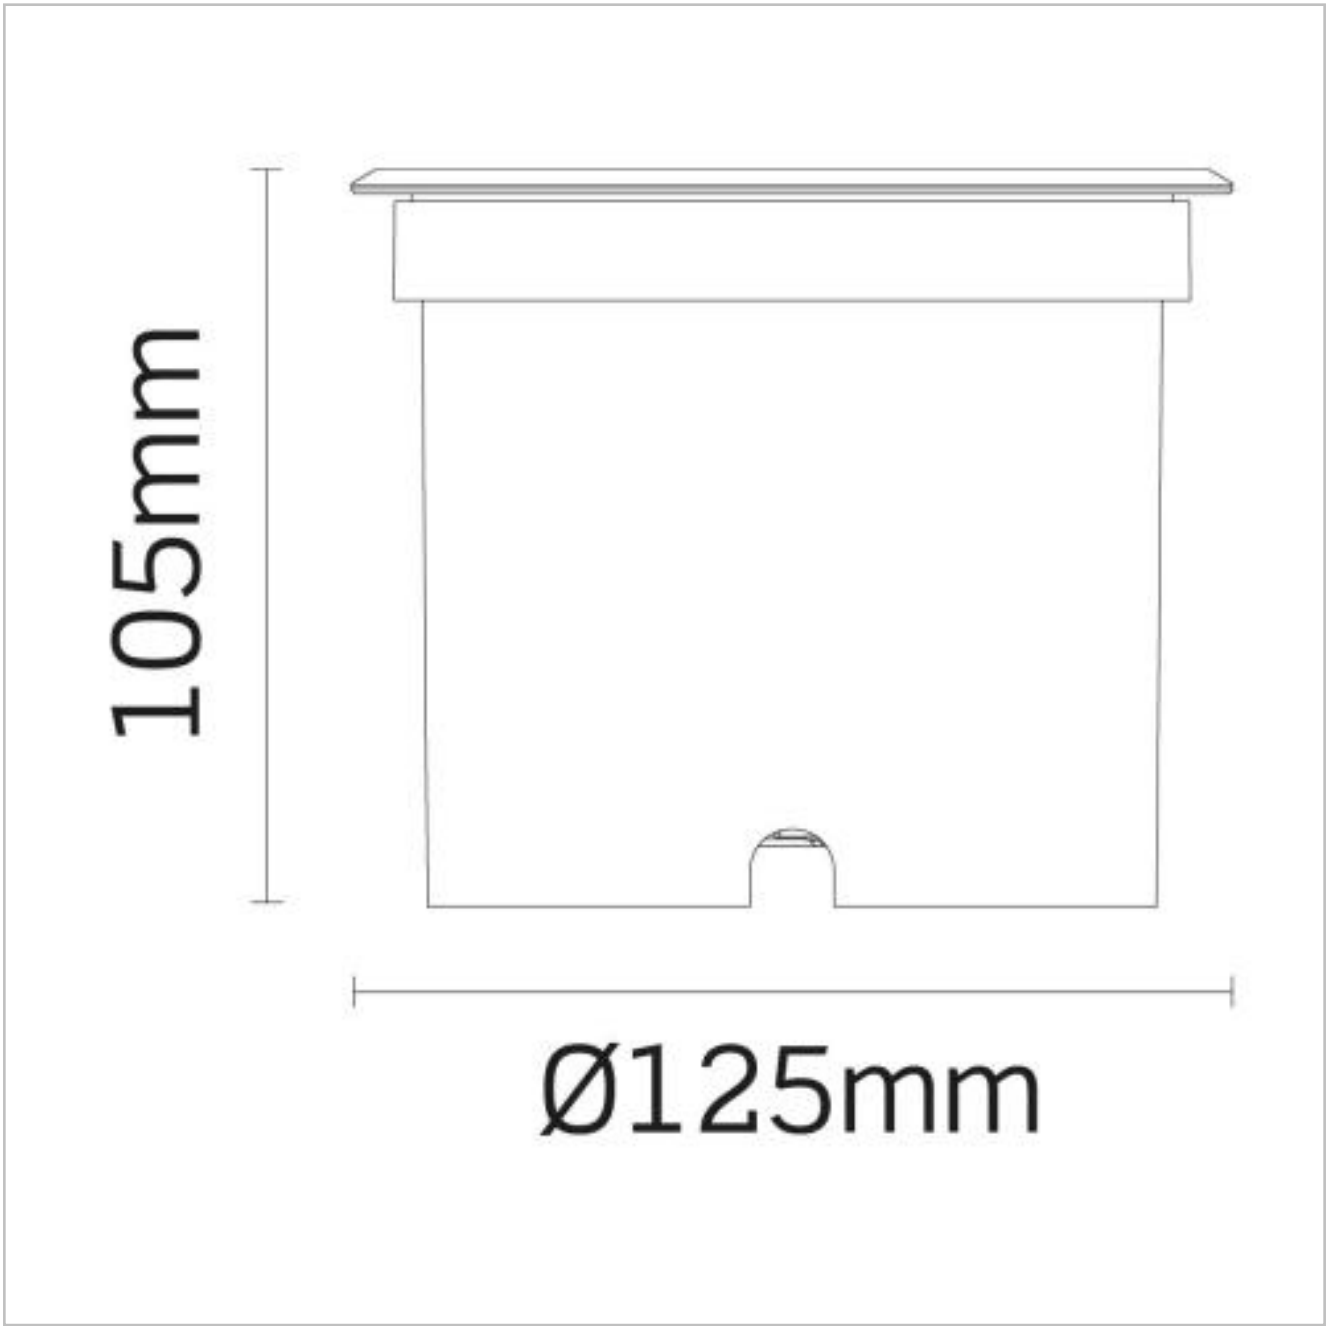

JCC Lighting

Innovation Centre, Beeding Close, Southern Cross

Trading Estate, Bognor Regis, West Sussex, PO22 9TS

Company Registration Number: 03044848 | VAT Number: 918544112

T: 01243 838999 | F: 01243 838998 | sales@jcc.co.uk | www.jcc.co.uk