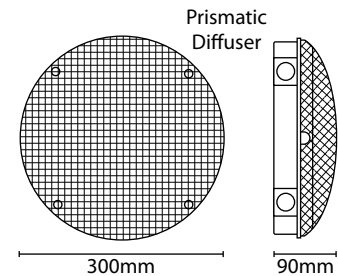

LED LAMP SPECIFICATIONS:

Luminaire lumens (with diffuser): Warm White, Cool White, Daylight White	1580 lm 1640 lm 1600 lm
Lumens from chip (array)	1900 lm
Useful lumens (array): Warm White, Cool White, Daylight White	1530 lm 1580 lm 1530 lm
Rated Wattage	18W
Rated luminous flux	1530/1580/1530 lm
Nominal life time of the lamp	35,000 hrs
Colour temperature	3100/4200/6400K
Number of switching cycles before premature lamp failure	≥15,000
Warm-up time up to 60% of the full light output	<1s
Dimmable	No
Nominal beam angle	120°
Rated power	18W
Rated lamp lifetime	35,000 hrs
Lamp power factor	>0.9
Lumen maintenance factor at end of nominal life	≥0.7
Starting time	<0.1s
Colour rendering	≥80
Colour consistency	Within 6 step Macadam ellipse
Rated peak intensity	370cd
Rated beam angle	120°
Voltage / Frequency	240V~50-60Hz
Not suitable for accent lighting	

CIRCLE

EYELID

GRILL

PLEASE NOTE:
the accessory
dimensions
are shown
fitted to the
base unit

Prismatic
Diffuser