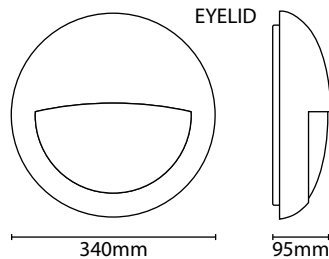

LED LAMP SPECIFICATIONS:

Luminaire lumens (with diffuser): Warm White, Cool White, Daylight White	1580 lm 1640 lm 1600 lm
Lumens from chip (array)	1900 lm
Useful lumens (array): Warm White, Cool White, Daylight White	1530 lm 1580 lm 1530 lm
Rated Wattage	18W
Rated luminous flux	1530/1580/1530 lm
Nominal life time of the lamp	35,000 hrs
Colour temperature	3100/4200/6400K
Number of switching cycles before premature lamp failure	≥15,000
Warm-up time up to 60% of the full light output	<1s
Dimmable	No
Nominal beam angle	120°
Rated power	18W
Rated lamp lifetime	35,000 hrs
Lamp power factor	>0.9
Lumen maintenance factor at end of nominal life	≥0.7
Starting time	<0.1s
Colour rendering	≥80
Colour consistency	Within 6 step Macadam ellipse
Rated peak intensity	370cd
Rated beam angle	120°
Voltage / Frequency	240V~50-60Hz
Not suitable for accent lighting	

CIRCLE

EYELID

GRILL

PLEASE NOTE:
the accessory
dimensions
are shown
fitted to the
base unit

Prismatic
Diffuser