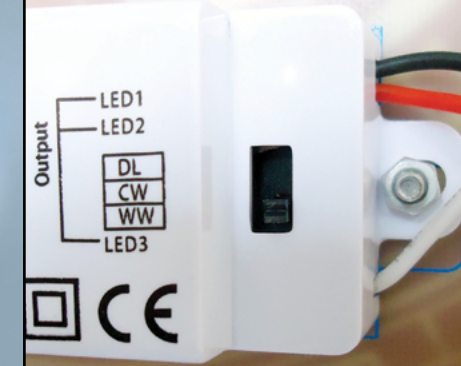

Colour temperature selectable dip switch

Shown with white trim CIRCWH

IP65 CIRCULAR LED MODULAR FITTINGS

A flexible range of LED wall/ceiling fittings with standard, emergency, microwave, microwave emergency and photocell variants. The ability to easily choose the colour temperature to suit the installation is complimented with the accessories available. The accessories enable you to transform the fittings from utility to decorative. Along with different colour options to suit the application as required.

- Colour temperature selectable - options of 3100K, 4200K & 6400K easily set by a dip switch on the driver
- Full circular LED array • Hinged gear tray • Push fit terminal block
- Stainless Steel captive fixing screws • Polycarbonate diffuser
- Central BESA box mounting option on the base and four 20mm side entries
- Optional accessories (available separately - see page 2): prismatic diffuser and full, eyelid and grill trims