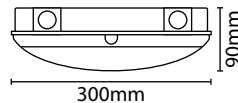

Code	Version	Colour	Wattage	Colour Temp.	Luminaire Lumens	Avg. Rated Life (Hrs)	IP Rating
CO18	Standard	White	18W	3100K	1580 lm	35,000 hrs	IP65
CO18EM3	Emergency			4200K	1640 lm		
CO18MW	Microwave Sensor			6400K	1600 lm		
CO18MW3	Microwave Sensor + Emergency						
CO18PC	Photocell						

Flexible range offering multiple functions and trim options suitable for functional and decorative applications.

Download IES File from website

LIGHTING DESIGN SERVICE AVAILABLE

EternaPro
LED
5 YEAR
Warranty*