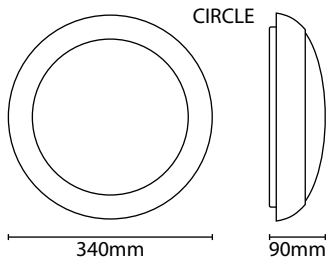

LED LAMP SPECIFICATIONS:

Luminaire lumens (with diffuser): Warm White, Cool White, Daylight White	1580 lm 1640 lm 1600 lm
Lumens from chip (array)	1900 lm
Useful lumens (array): Warm White, Cool White, Daylight White	1530 lm 1580 lm 1530 lm
Rated Wattage	18W
Rated luminous flux	1530/1580/1530 lm
Nominal life time of the lamp	35,000 hrs
Colour temperature	3100/4200/6400K
Number of switching cycles before premature lamp failure	≥15,000
Warm-up time up to 60% of the full light output	<1s
Dimmable	No
Nominal beam angle	120°
Rated power	18W
Rated lamp lifetime	35,000 hrs
Lamp power factor	>0.9
Lumen maintenance factor at end of nominal life	≥0.7
Starting time	<0.1s
Colour rendering	≥80
Colour consistency	Within 6 step Macadam ellipse
Rated peak intensity	370cd
Rated beam angle	120°
Voltage / Frequency	240V~50-60Hz
Not suitable for accent lighting	

CIRCLE

EYELID

GRILL

PLEASE NOTE:
the accessory
dimensions
are shown
fitted to the
base unit

Prismatic
Diffuser