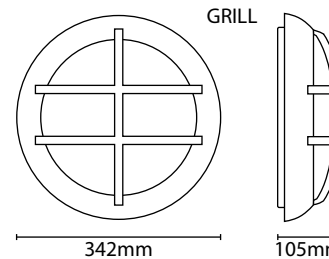

CIRCLE

EYELID

GRILL

PLEASE NOTE:
the accessory
dimensions
are shown
fitted to the
base unit

Prismatic
Diffuser