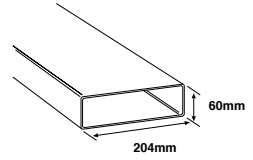

# Monsoon Rectangular Ducting 204mm x 60mm Duct & Accessories

CODE	DESCRIPTION
MONV5604	Flat Duct x 1m
MONV5628	Flat Duct x 1.5m
MONV5629	Flat Duct x 2m
MONV518	Duct End Cap
MONV5608	Duct Connector
MONV527	Duct Connector with Damper
MONV5644	Elbow Bend with 90 deg 102mm Spigot
MONV5645	Elbow Bend with 90 deg 125mm Spigot
MONV5646	Elbow Bend with 90 deg 150mm Spigot
MONV5625	Elbow Bend with 90 deg 102mm Offset Rotating Spigot
MONV5606	Elbow Bend with 90 deg 125mm Offset Rotating Spigot
MONV5626	Elbow Bend with 90 deg 150mm Offset Rotating Spigot
MONV5627	Adjustable Horizontal Bend
MONV5605	Horizontal 90 deg Bend
MONV5616	Horizontal 45 deg Bend
MONV5612	Vertical 90 deg Bend
MONV522	Duct Clip