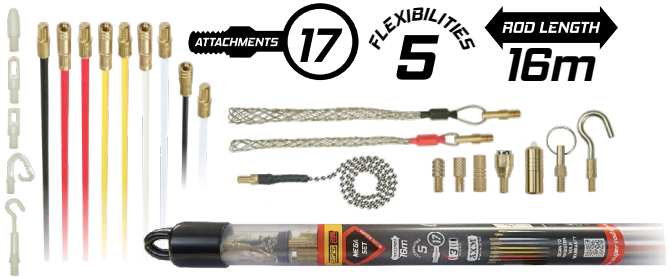

MEGA SET

CRMX THE MOST COMPREHENSIVE CABLE ROUTING KIT

DELUXE SET

CRSD A PREMIUM ROD SET OFFERING EXCELLENT FUNCTIONALITY

STANDARD SET

CRSS THE IDEAL STARTER KIT