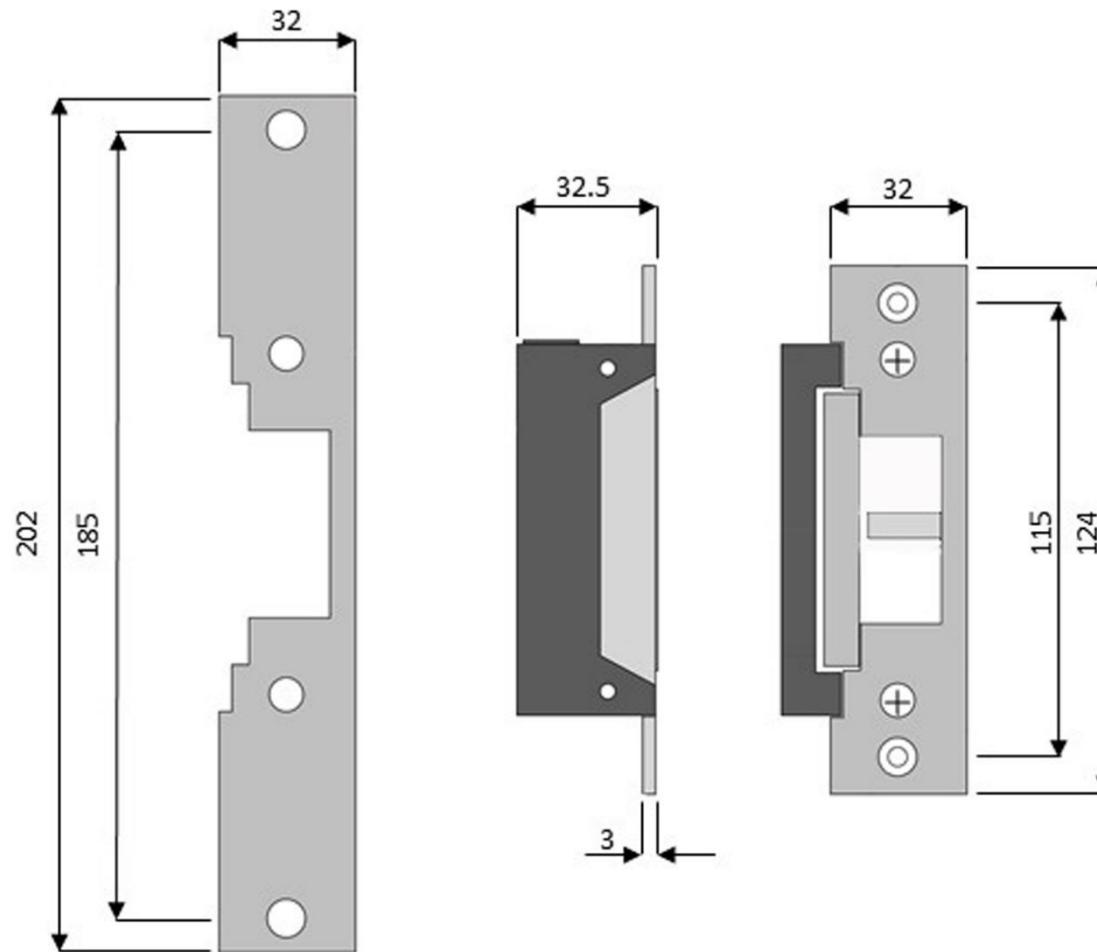

# Securefašt

(Dimension in mm)

AL900, AL900M & AL900DM Electric Release