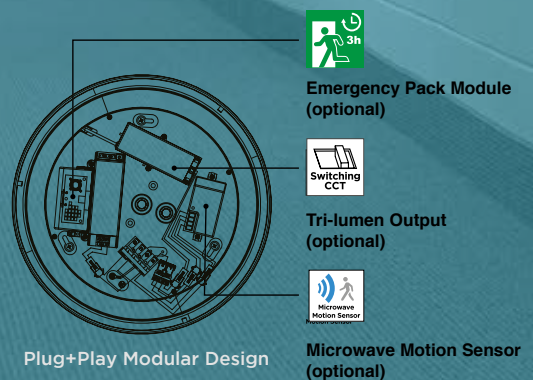

RENZO INTEGRATED MODULAR LED BULKHEAD (8-22W)

MEGAMAN® BULKHEAD FIXTURE RANGE