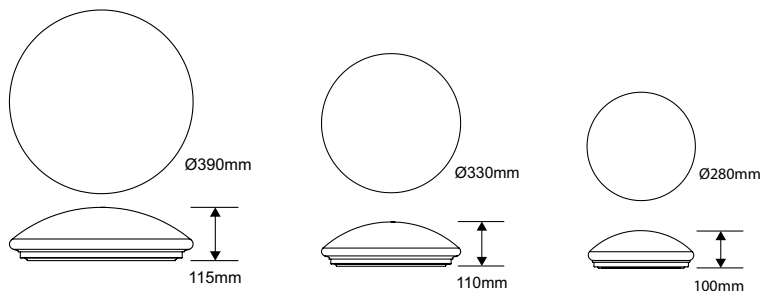

SPECIFICATION - Renzo Integrated LED Bulkhead (8-22W)

UK Order Code	Watts	Colour Temp (K) /CRI	Lumens (lm)	Dimmable	Beam Angle	Hrs Lamp Life (max)	Weight (g)	Dimensions (Dia x D mm)
710264 DUAL CCT	11W	3000K / 80 4000K / 80	930 1000	N	110°	50,000	420	280x100
710430 DUAL CCT & DUAL OUTPUT	10W	3000K / 80 4000K / 80	930 1000	N	110°	50,000	530	330x110
	15W	3000K / 80 4000K / 80	1300 1400					
710274 DUAL CCT & TRI-LUMEN OUTPUT	10W	3000K / 80 4000K / 80	930 1000	N	110°	50,000	720	390x115
	15W	3000K / 80 4000K / 80	1300 1400					
	22W	3000K / 80 4000K / 80	1850 2000					

COLOUR TEMPS

ACCESSORIES

710286 - Microwave Motion Sensor (LA10175)

710267 - Emergency Kit Module (LA11149)

DIMENSIONS

Output and lamp life stated are maximum 'up to' figures achieved. Operating temperature -30°C to +40°C

BULKHEAD FIXTURES

AN EXPANDING AND COMPREHENSIVE RANGE OF FITTINGS AND INTEGRATED UNITS

RENZO S
280x100mm

RENZO M
330x110mm

RENZO L
390x115mm

RENZO MODULAR SYSTEM

- FAST FIT
- PLUG+PLAY
- TOOLLESS INSTALL

CCT Technology Module
Standard on all 3 sizes in the
Renzo range