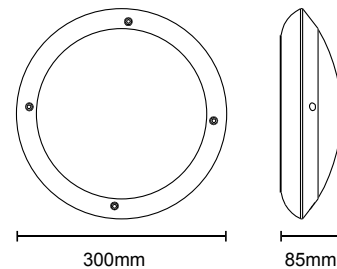

DIMENSIONS

FONDA INTEGRATED MODULAR LED BULKHEAD (10-14WW)

MEGAMAN® BULKHEAD FIXTURE RANGE