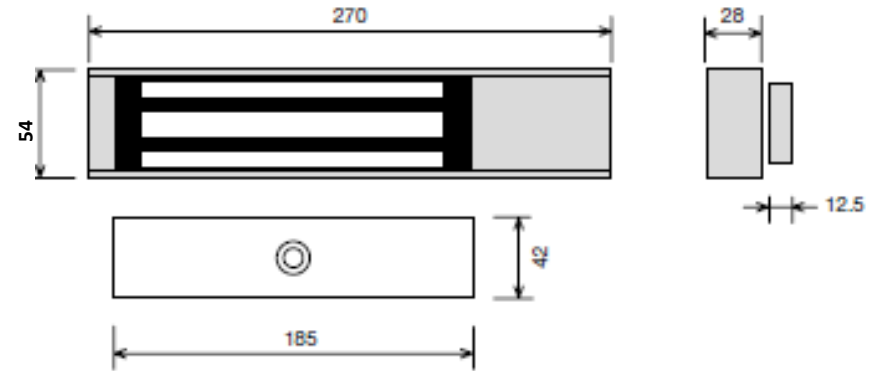

## AEM80000 Range Midi Electro-Magnetic Locks

*Deedlock Midi face to face electro-magnetic locks are suitable for secondary security or medium security on internal doors.*

The range includes a collection on brackets to suit both inward and outward opening doors.

### AEM80000 Range Midi Electro-Magnetic Locks

Stock Code	Description	Current mA 12/24V DC
AEM80001	Midi Single Magnet (Unmonitored)	560/280
AEM80002	Midi Single Magnet (Monitored)	560/280
AEM80003	Midi Double Magnet (Unmonitored)	1120/560
AEM80004	Midi Double Magnet ( Monitored)	1120/560
AEMBR800	Z & L Bracket (to suit Inward Opening Door)	
AMH598/ZA	Architectural Z & L (to suit Inward Opening Door)	
AEMBR801	L Bracket (to suit Outward Opening Door)	
AMH598/LA	Architectural L Bracket (to suit Outward Opening Door)	