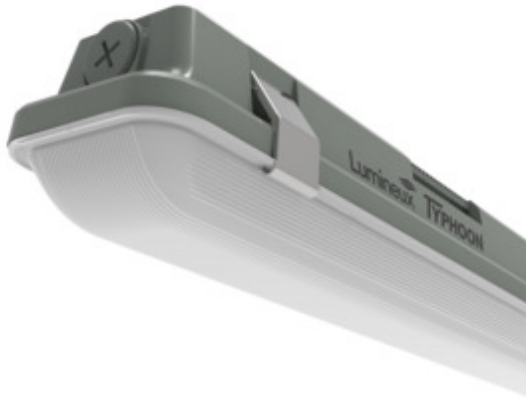

Linear

Typhoon Anti-Corrosive 5ft Twin 43W 4000K Grey

- 160lm/W output performance
- Threaded 20mm cable entry
- Push fit terminals
- Stainless steel clips
- High output self-test emergency available

General Data

Technology	LED
Mounting options	Ceiling Wall Suspended
Install Options	Fixing Bracket Suspension Bracket
Electrical Connector Type	Push fit terminal
Input Cable	No
Input Electrical Connection	Live Neutral Earth
General Application	Industrial Commercial Educational
Operating Temperature Range °C	-20 - +40
Warranty (Years)	5

430594

Technical Specification

Optical Data

LED Manufacturer / Type	MTC 2835
Fixture Luminous Flux (Lm)	7012
Luminaire Efficacy @4000K (lm/W)	162
LOR %	100
Colour Selectable	No
Beam Angle°	120
Photobiological Risk Group	RG0

Body material	Polycarbonate
----------------------	---------------

Driver Housing	Sheet Steel
-----------------------	-------------

IP Rating	65
------------------	----

IK Rating	8
------------------	---