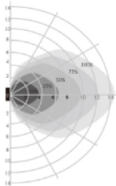

DETECTION PATTERN