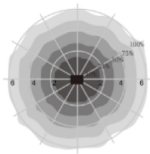

Standards and Approvals

Manufactured In Accordance To	EN 60598-1
CE Mark	Yes
UKCA Mark	Yes
WEEE Symbol	Yes
Certificate Of Conformity	Available on Request
Accredited Members	LIA, ISO9001

DETECTION PATTERN