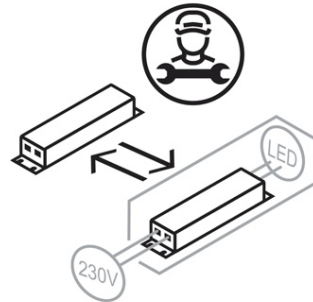

Standards and Approvals

Manufactured In Accordance To	EN 60598-1
CE Mark	Yes
UKCA Mark	Yes
WEEE Symbol	Yes
Certificate Of Conformity	Available on Request
Accredited Members	LIA, ISO9001