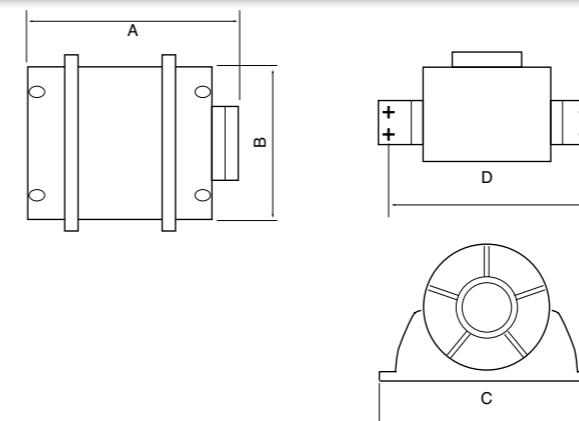

Dimensions (mm)

Model	A	B	C	D
Aura shower kit	110	113	160	144