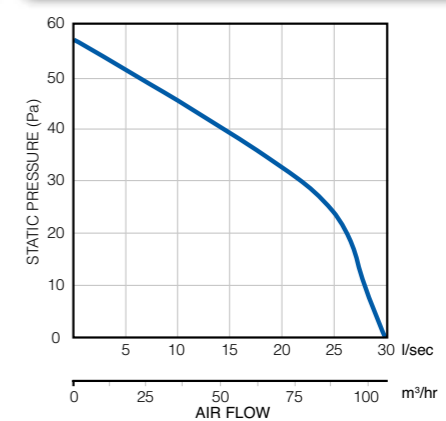

Performance

Controls and Accessories

A range of accessories including flexible and rigid ducting kits, controls, switches and grilles are available.

See accessories for more details.