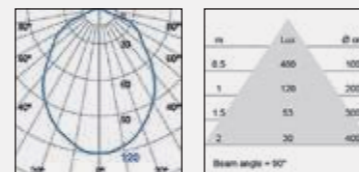

3.5W R50

Features

Ideal for general lighting fixtures, the Megaman R50 shares the same external profile as the traditional incandescent R50.

615973