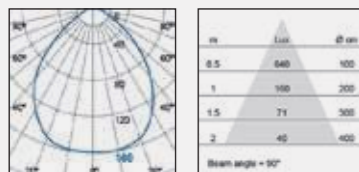

5W GU10 Dimming 74mm

Features

A 74mm long neck GU10 suitable for older fire rated fittings, replacing the Megaman 11W CFL GU10 Dimming.

141510/141580