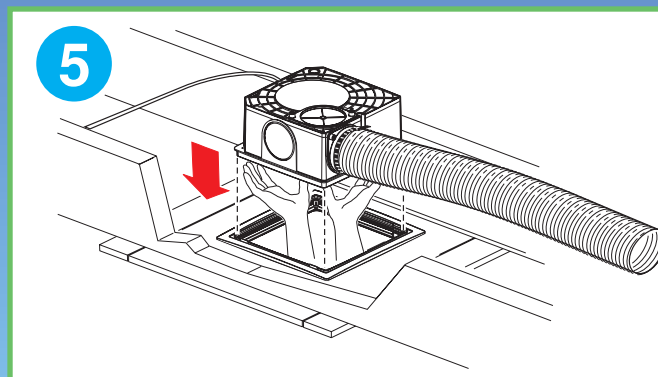

AVAILABLE IN 3 SIZES:

● **MICRO**
(BATH/SHOWER ROOMS)

● **MEDIO**
(UTILITY ROOMS)

● **SUPER**
(KITCHENS)

EASY TO INSTALL
SIMPLE SNAP-ON INSTALLATION, NO SCREWS REQUIRED

VORT QUADRO

RECESSED CEILING INSTALLATION KIT