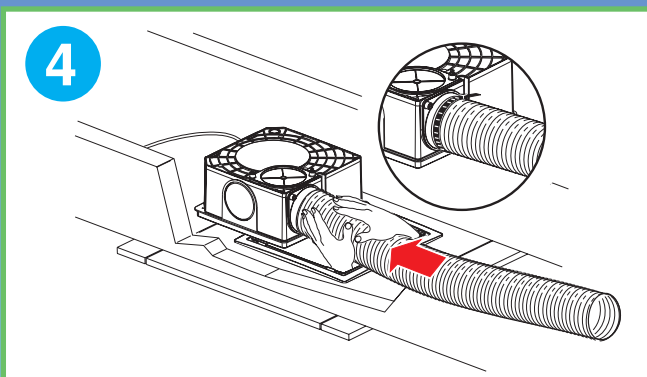

AVAILABLE IN 3 SIZES:

● **MICRO**
(BATH/SHOWER ROOMS)

● **MEDIO**
(UTILITY ROOMS)

● **SUPER**
(KITCHENS)

EASY TO INSTALL
SIMPLE SNAP-ON INSTALLATION, NO SCREWS REQUIRED

VORT QUADRO

RECESSED CEILING INSTALLATION KIT