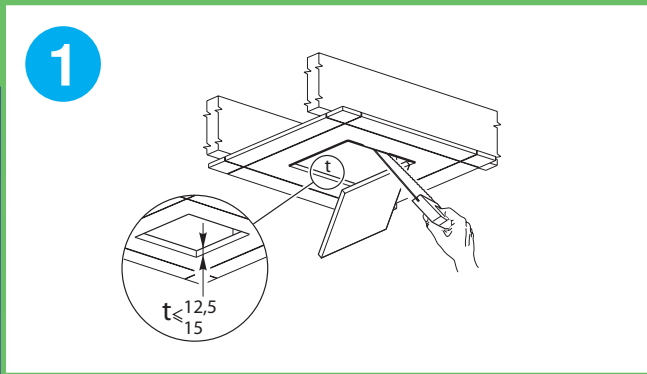

AVAILABLE IN 3 SIZES:

● **MICRO**
(BATH/SHOWER ROOMS)

● **MEDIO**
(UTILITY ROOMS)

● **SUPER**
(KITCHENS)

EASY TO INSTALL
SIMPLE SNAP-ON INSTALLATION, NO SCREWS REQUIRED

VORT QUADRO

RECESSED CEILING INSTALLATION KIT