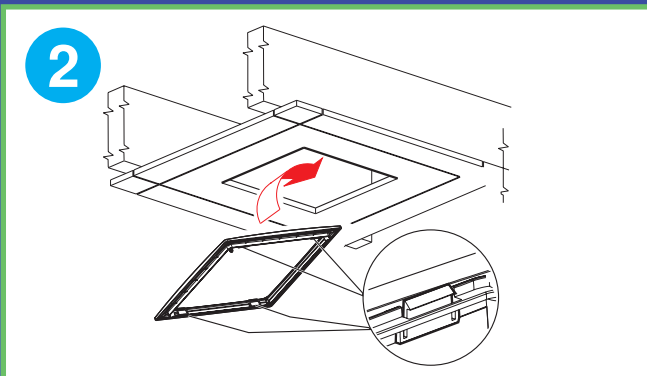

AVAILABLE IN 3 SIZES:

● **MICRO**
(BATH/SHOWER ROOMS)

● **MEDIO**
(UTILITY ROOMS)

● **SUPER**
(KITCHENS)

EASY TO INSTALL
SIMPLE SNAP-ON INSTALLATION, NO SCREWS REQUIRED

VORT QUADRO

RECESSED CEILING INSTALLATION KIT