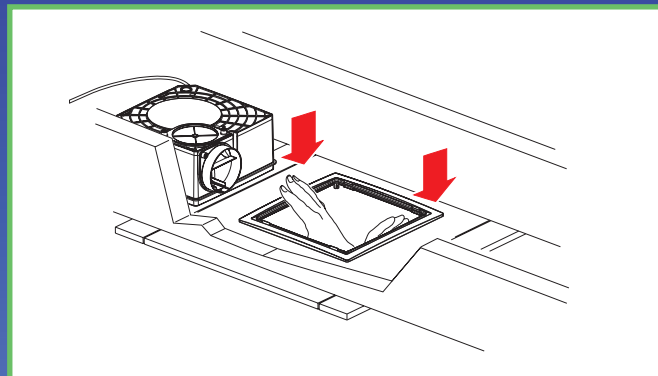

AVAILABLE IN 3 SIZES:

● **MICRO**
(BATH/SHOWER ROOMS)

● **MEDIO**
(UTILITY ROOMS)

● **SUPER**
(KITCHENS)

EASY TO INSTALL
SIMPLE SNAP-ON INSTALLATION, NO SCREWS REQUIRED

VORT QUADRO

RECESSED CEILING INSTALLATION KIT