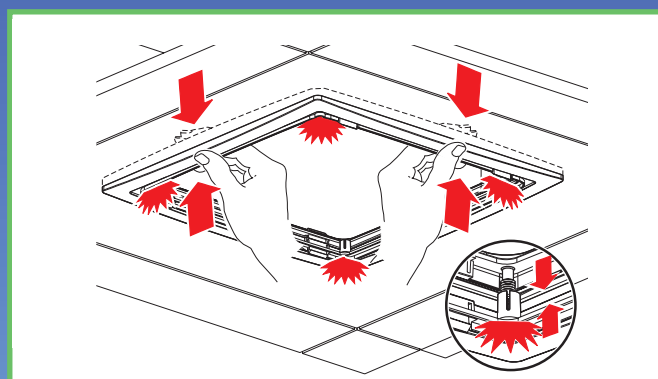

AVAILABLE IN 3 SIZES:

● **MICRO**
(BATH/SHOWER ROOMS)

● **MEDIO**
(UTILITY ROOMS)

● **SUPER**
(KITCHENS)

EASY TO INSTALL
SIMPLE SNAP-ON INSTALLATION, NO SCREWS REQUIRED

VORT QUADRO

RECESSED CEILING INSTALLATION KIT

VENTILATION
AIR CONDITIONING
AIR TREATMENT
HEATING