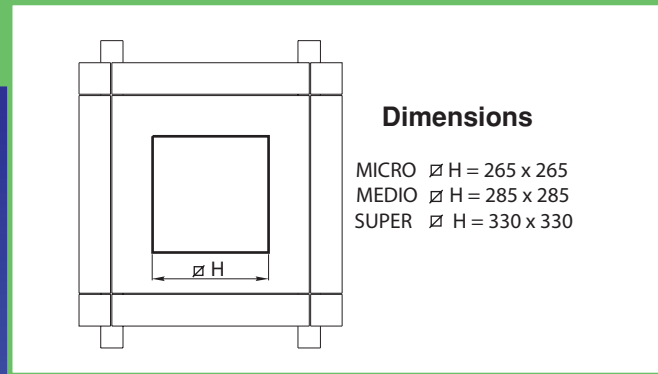

AVAILABLE IN 3 SIZES:

● **MICRO**
(BATH/SHOWER ROOMS)

● **MEDIO**
(UTILITY ROOMS)

● **SUPER**
(KITCHENS)

EASY TO INSTALL
SIMPLE SNAP-ON INSTALLATION, NO SCREWS REQUIRED

VORT QUADRO

RECESSED CEILING INSTALLATION KIT