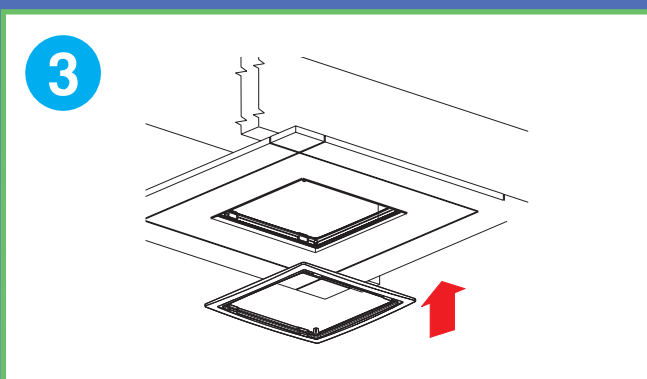

AVAILABLE IN 3 SIZES:

● **MICRO**
(BATH/SHOWER ROOMS)

● **MEDIO**
(UTILITY ROOMS)

● **SUPER**
(KITCHENS)

EASY TO INSTALL
SIMPLE SNAP-ON INSTALLATION, NO SCREWS REQUIRED

VORT QUADRO

RECESSED CEILING INSTALLATION KIT