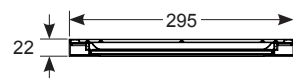

# Brooklyn LED Bi-Directional Panel

Supplied c/w Integral Driver

382

- High performance bi-directional suspendable LED panel
- Integral LED driver provides a unique aesthetically pleasing design
- Supplied c/w 1.2m suspension kit as standard
- LED lifespan L70 48,000 hours
- 1-10V dimmable as standard