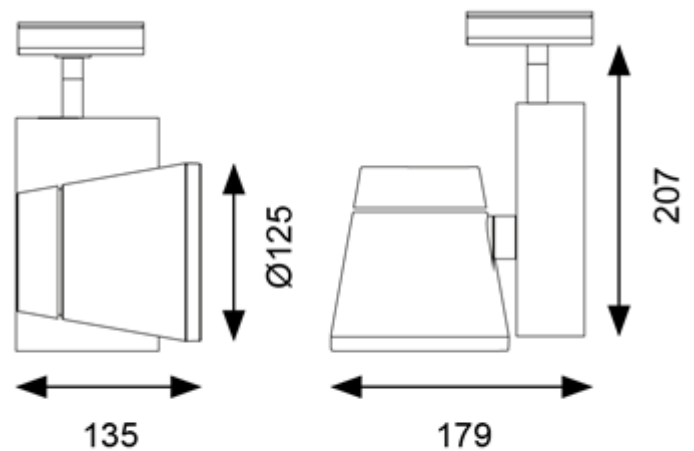

### Description

LED trackspot with integral driver  
Comparable performance to 100W HQI  
355degrees rotation with 0-180degrees tilt on the bracket  
Mirror finished anodized reflector  
Anti-glare design to create visual comfort  
LED lifespan L80 50,000 hours  
Non-dimmable

Code	Description	Lamp
AULEDS3/B	37W	LED
LED Information		
Total (Watts)	37W	
Lumens Delivered	3239lm	
Lm/W	88Lm/W	
CRI	Ra 90	
CCT	4000K	
Input	230V	
Beam Angle (Degrees)	40	

\*Not suitable for suspended track systems