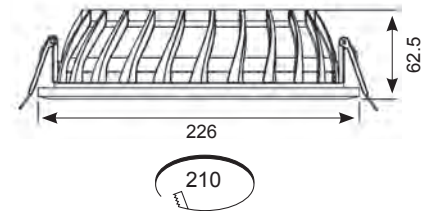

# Galaxy CCT LED Downlight

Supplied c/w Remote Driver

AGALED/1/W

AGALED/1/W  
with drop glass attachment installed

- Compact IP65 LED Downlight which outperforms twin 18W and 26W PLC lamp variants
- One product provides both 3000K and 4000K colour temperature options
- Identical cut-out dimensions to replace Galaxy PLC
- Fitting and driver pre-wired with ST18 connectors
- Faceted reflector and optical fresnel lens provides outstanding performance, uniformity and glare control
- Removable twist on, twist off bezel provides option of utilising alternative bezel and drop glass accessories
- Dimmable and Emergency options
- LED lifespan L70 50,000 hours

Code	Lamp	Description
AGALED/1/CCT	LED	15W - Cool White / Warm White
AGALED/2/CCT	LED	20W - Cool White / Warm White

Options		
/M3	Remote Emergency	
/DD	LED Dimmable	
/DD/M3	LED Dimmable Emergency	

Trim Bezel		
AGPL/TB/CH	Twist On Trim Bezel - Chrome	
AGPL/TB/SC	Twist On Trim Bezel - Satin Chrome	

Remote Emergency Box Dimensions  
Length 415mm, Width 145mm,  
Depth 70mm