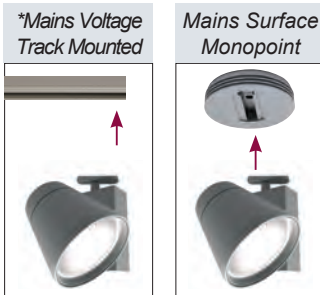

Single Circuit Unity 3 LED Mains

Supplied c/w Integral Driver

- LED trackspot with integral driver
- Comparable performance to 100W HQI
- 355° rotation with 0-180° tilt on the bracket
- Mirror finish anodized reflector
- Anti-glare design to create visual comfort
- LED lifespan L80 50,000 hours
- Non-dimmable

AULEDS3/W

AULEDS3/B

AULEDS3/SS

*Suitable for suspension in a closed continuous installation e.g square/rectangular

LED Information

Total (Watts)	37W
Lumens Delivered	
Cool White	3239lm
Warm White	2887lm
Cool White Lm/W	88lm
Warm White Lm/W	78lm
Beam Angle	40°
CRI	Ra 90
CCT	4000K 3000K
Input	230V
Hertz	50/60Hz
Operating Temp	-20°C to 50°C

Code	Lamp	Description
AULEDS3/W	LED	37W - Cool White - White
AULEDS3/B	LED	37W - Cool White - Black
AULEDS3/SS	LED	37W - Cool White - Satin Silver
AULEDS3/WW/W	LED	37W - Warm White - White
AULEDS3/WW/B	LED	37W - Warm White - Black
AULEDS3/WW/SS	LED	37W - Warm White - Satin Silver
Accessories	AMON/GU10/W	Surface Monopoint - White
	AMON/GU10/B	Surface Monopoint - Black
	AMON/GU10/SS	Surface Monopoint - Satin Silver