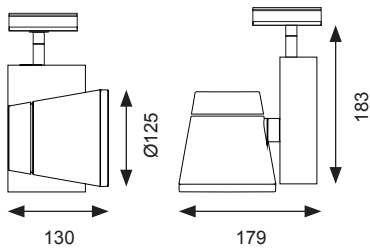

Single Circuit Unity 3 LED Mains

Supplied c/w Integral Driver

- LED trackspot with integral driver
- Comparable performance to 100W HQI
- 355° rotation with 0-180° tilt on the bracket
- Mirror finish anodized reflector
- Anti-glare design to create visual comfort
- LED lifespan L80 50,000 hours
- Non-dimmable

AULEDS3/W

AULEDS3/B

AULEDS3/SS

*Suitable for suspension in a closed continuous installation e.g square/rectangular

LED Information

Total (Watts)	37W
Lumens Delivered	
Cool White	3239lm
Warm White	2887lm
Cool White Lm/W	88lm
Warm White Lm/W	78lm
Beam Angle	40°
CRI	Ra 90
CCT	4000K 3000K
Input	230V
Hertz	50/60Hz
Operating Temp	-20°C to 50°C

Code	Lamp	Description
AULEDS3/W	LED	37W - Cool White - White
AULEDS3/B	LED	37W - Cool White - Black
AULEDS3/SS	LED	37W - Cool White - Satin Silver
AULEDS3/WW/W	LED	37W - Warm White - White
AULEDS3/WW/B	LED	37W - Warm White - Black
AULEDS3/WW/SS	LED	37W - Warm White - Satin Silver
Accessories	AMON/GU10/W	Surface Monopoint - White
	AMON/GU10/B	Surface Monopoint - Black
	AMON/GU10/SS	Surface Monopoint - Satin Silver