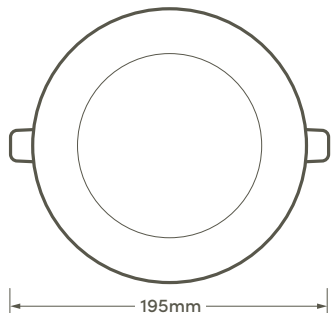

Ottawa 15w LED Circular Slimline Panel Light

Features

- Pre-installed spring clips
- Ultra-slim design, perfect for low void ceilings
- Insulated driver
- Available in emergency

Technical information

Wattage:	15w
Lumen output:	1200lm
Lumens per Watt:	73.3lm
Voltage:	110-240v
Cutout:	185mm
LEDs:	Edge Lit
CRI:Ra:	80
Life Expectancy:	30,000 Hours
Microwave Sensor:	Compatible, not incl

Warm White:	HSLEDCPL15/27
Cool White:	HSLEDCPL15/40
Daylight:	HSLEDCPL15/64