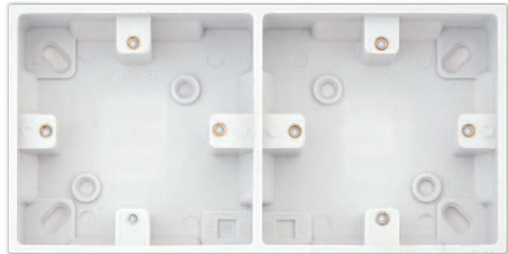

## Surface Pattress Boxes - 2 Gang

LG8288-25

LG8288-32

LG8388-47

LG-NY30-2

- Dimensions:
  - 2 Gang: 146 x 86mm
  - 2 Gang Architrave: 146 x 32mm
  - 2 Gang Dual: 174 X 86mm
- Compliant with EN60670-1

LG838-25

LG8288-16ARC

Code No.	Description
LG8288-25	2 Gang 25mm Deep
LG8288-32	2 Gang 32mm Deep
LG8388-47	2 Gang 47mm Deep with Earth Terminal & Clamps
LG838-25	2 Gang 25mm Deep (Dual, for 2 x 1 Gang)
LG-NY30-2	2 Gang 30mm Deep (ABS)
LG8288-16ARC	2 Gang 16mm Deep Architrave with Earth Terminal