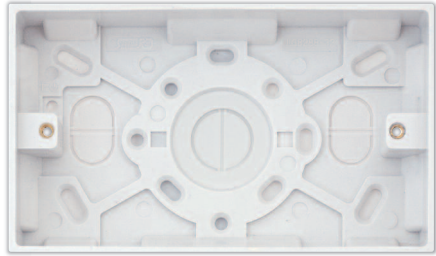

## Surface Pattress Boxes - 2 Gang

LG8288-25

LG8288-32

LG8388-47

LG-NY30-2

- Dimensions:
  - 2 Gang: 146 x 86mm
  - 2 Gang Architrave: 146 x 32mm
  - 2 Gang Dual: 174 X 86mm
- Compliant with EN60670-1

LG838-25

LG8288-16ARC

Code No.	Description
LG8288-25	2 Gang 25mm Deep
LG8288-32	2 Gang 32mm Deep
LG8388-47	2 Gang 47mm Deep with Earth Terminal & Clamps
LG838-25	2 Gang 25mm Deep (Dual, for 2 x 1 Gang)
LG-NY30-2	2 Gang 30mm Deep (ABS)
LG8288-16ARC	2 Gang 16mm Deep Architrave with Earth Terminal