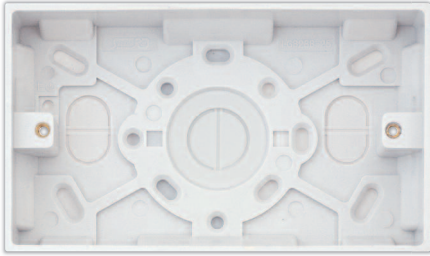

## Surface Pattress Boxes - 2 Gang

LG8288-25

LG8288-32

LG8388-47

LG-NY30-2

- Dimensions:
  - 2 Gang: 146 x 86mm
  - 2 Gang Architrave: 146 x 32mm
  - 2 Gang Dual: 174 X 86mm
- Compliant with EN60670-1

LG838-25

LG8288-16ARC

Code No.	Description
LG8288-25	2 Gang 25mm Deep
LG8288-32	2 Gang 32mm Deep
LG8388-47	2 Gang 47mm Deep with Earth Terminal & Clamps
LG838-25	2 Gang 25mm Deep (Dual, for 2 x 1 Gang)
LG-NY30-2	2 Gang 30mm Deep (ABS)
LG8288-16ARC	2 Gang 16mm Deep Architrave with Earth Terminal