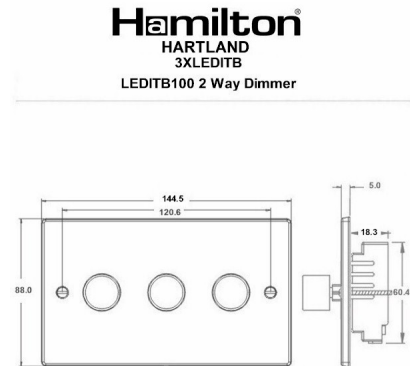

773XLEDITB100

Hartland | HARTLAND RANGE | LED Trailing/Leading Edge Push On/Off Rotary 2 Way Switching Dimmers

Item Image

Wiring

Dimensions

Primary Range	Hartland
Insert Type	3 gang 100W LED Trailing/Leading Edge Push On/Off Rotary 2 Way Switching Dimmer
Insert Colour	Bright Chrome
EAN13 Barcode	5017504079505
Commodity Code	85365015
Luckins TSI	403373732
Dimensions(Nominal)	Double: Height = 88.0mm Width = 144.5mm Depth = 5.0mm
Switched Poles	Single
Current Rating	0.3A Per Gang
Voltage	230V AC
Maximum Load	5-70W Per Gang
Mains Frequency	50Hz
IP Rating	IP2XD
Terminal Capacity 1	2X1mm ²
Terminal Capacity 2	2X1.5mm ²
Earth Terminal Capacity 1	5x1mm ²
Earth Terminal Capacity 2	4X1.5mm ²
Earth Terminal Capacity 3	3X2.5mm ²
Earth Terminal Capacity 4	1X4mm ² Multi-Strand
Earth Terminal Capacity 5	1X6mm ²
Product Class 1	Face plate must be earthed
Ambient Operating Temperature	-5°C to +40°C
Recommended Location	Internal Use Only
Maximum Installation Altitude	2000m
Standard/Approval	BS EN 60669-2-1
Additional Notes	Trailing Edge & Leading Edge Dimmer