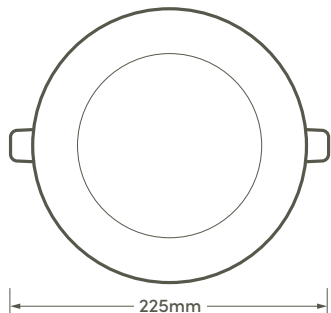

Ottawa 18w LED Circular Slimline Panel Light

Features

- Pre-installed spring clips
- Ultra-slim design, perfect for low void ceilings
- Insulated driver
- Available in emergency

Technical information

Wattage:	18w
Lumen output:	1440lm
Lumens per Watt:	73.3lm
Voltage:	110-240v
Cutout:	205mm
LEDs:	Edge Lit
CRI:Ra:	80
Life Expectancy:	30,000 Hours
Microwave Sensor:	Compatible, not incl

Warm White:	HSLEDCPL18/27
Cool White:	HSLEDCPL18/40
Daylight:	HSLEDCPL18/64