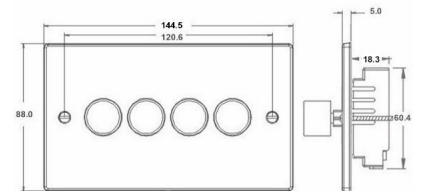

### Hartland | HARTLAND RANGE | LED Trailing/Leading Edge Push On/Off Rotary 2 Way Switching Dimmers

Item Image

Wiring

Dimensions

**Hamilton®**  
HARTLAND  
4XLEDITB  
LEDITB100 2 Way Dimmer

Primary Range	Hartland
Insert Type	4 gang 100W LED Trailing/Leading Edge Push On/Off Rotary 2 Way Switching Dimmer
Insert Colour	Satin Steel
EAN13 Barcode	5017504079338
Commodity Code	85365015
Luckins TSI	403373664
Dimensions(Nominal)	Double: Height = 88.0mm Width = 144.5mm Depth = 5.0mm
Weight	452 GR
Switched Poles	Single
Current Rating	0.3A Per Gang
Voltage	230V AC
Maximum Load	5-70W Per Gang
Mains Frequency	50Hz
IP Rating	IP2XD
Terminal Capacity 1	2X1mm <sup>2</sup>
Terminal Capacity 2	2X1.5mm <sup>2</sup>
Earth Terminal Capacity 1	5x1mm <sup>2</sup>
Earth Terminal Capacity 2	4X1.5mm <sup>2</sup>
Earth Terminal Capacity 3	3X2.5mm <sup>2</sup>
Earth Terminal Capacity 4	1X4mm <sup>2</sup> Multi-Strand
Earth Terminal Capacity 5	1X6mm <sup>2</sup>
Product Class 1	Face plate must be earthed
Ambient Operating Temperature	-5°C to +40°C
Recommended Location	Internal Use Only
Maximum Installation Altitude	2000m
Standard/Approval	BS EN 60669-2-1
Additional Notes	Trailing Edge & Leading Edge Dimmer