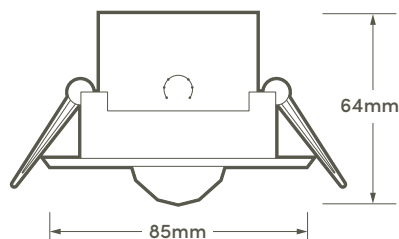

Balearic Recessed Adjustable Occupancy Detector

CHROME

Features

- 360° detection
- Adjustable angle detection
- Individual settings for time and lux
- Internal use

Technical information

Detection distance:	8m Max
Detection range:	360°
Ambient light:	<3-2000 Lux
Time delay:	Min 10 sec
	Max 15 min
Maximum load:	600w LED
Cutout:	69mm
IP rating:	IP20
Voltage:	220-240v