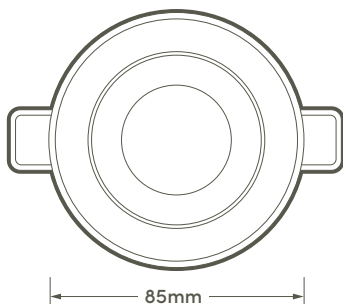

Balearic Recessed Adjustable Occupancy Detector

CHROME

Features

- 360° detection
- Adjustable angle detection
- Individual settings for time and lux
- Internal use

Technical information

Detection distance:	8m Max
Detection range:	360°
Ambient light:	<3-2000 Lux
Time delay:	Min 10 sec
	Max 15 min
Maximum load:	600w LED
Cutout:	69mm
IP rating:	IP20
Voltage:	220-240v

Product code: HSODR/ADJ-C