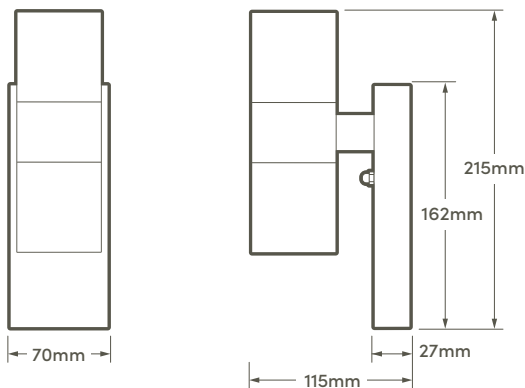

Stainless Steel	HSLEDUL/PC
Black	HSLEDUL/PC/BLK
Copper	HSLEDUL/PC/COP
Anthracite Grey	HSLEDUL/PC/GRY