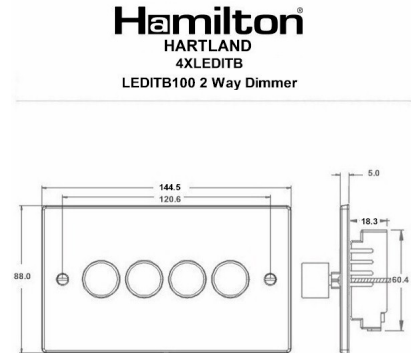

774XLEDITB100

Hartland | HARTLAND RANGE | LED Trailing/Leading Edge Push On/Off Rotary 2 Way Switching Dimmers

Item Image

Wiring

Dimensions

Primary Range	Hartland
Insert Type	4 gang 100W LED Trailing/Leading Edge Push On/Off Rotary 2 Way Switching Dimmer
Insert Colour	Bright Chrome
EAN13 Barcode	5017504079512
Commodity Code	85365015
Luckins TSI	403373745
Dimensions(Nominal)	Double: Height = 88.0mm Width = 144.5mm Depth = 5.0mm
Switched Poles	Single
Current Rating	0.3A Per Gang
Voltage	230V AC
Maximum Load	5-70W Per Gang
Mains Frequency	50Hz
IP Rating	IP2XD
Terminal Capacity 1	2X1mm ²
Terminal Capacity 2	2X1.5mm ²
Earth Terminal Capacity 1	5x1mm ²
Earth Terminal Capacity 2	4X1.5mm ²
Earth Terminal Capacity 3	3X2.5mm ²
Earth Terminal Capacity 4	1X4mm ² Multi-Strand
Earth Terminal Capacity 5	1X6mm ²
Product Class 1	Face plate must be earthed
Ambient Operating Temperature	-5°C to +40°C
Recommended Location	Internal Use Only
Maximum Installation Altitude	2000m
Standard/Approval	BS EN 60669-2-1
Additional Notes	Trailing Edge & Leading Edge Dimmer