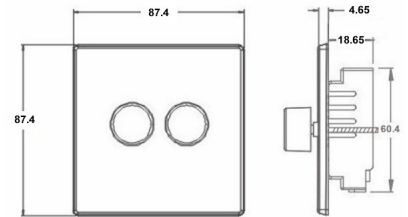

### Hartland G2 | HARTLAND G2 RANGE | LED Trailing/Leading Edge Push On/Off Rotary 2 Way Switching Dimmers

Item Image

Wiring

Dimensions

**Hamilton®**  
HARTLAND G2  
2XLEDITB  
LEDITB100 2 Way Dimmer

Primary Range	Hartland G2
Insert Type	2 gang 100W LED Trailing/Leading Edge Push On/Off Rotary 2 Way Switching Dimmer
Insert Colour	Satin Steel
EAN13 Barcode	5051164001827
Commodity Code	85365015
Luckins TSI	407521205
Dimensions(Nominal)	Single: Height = 87.4mm Width = 87.4mm Depth = 4.65mm
Switched Poles	Single
Current Rating	0.3A Per Gang
Voltage	230V AC
Maximum Load	5-70W Per Gang
Mains Frequency	50Hz
IP Rating	IP2XD
Terminal Capacity 1	2X1mm <sup>2</sup>
Terminal Capacity 2	2X1.5mm <sup>2</sup>
Earth Terminal Capacity 1	5x1mm <sup>2</sup>
Earth Terminal Capacity 2	4X1.5mm <sup>2</sup>
Earth Terminal Capacity 3	3X2.5mm <sup>2</sup>
Earth Terminal Capacity 4	1X4mm <sup>2</sup> Multi-Strand
Earth Terminal Capacity 5	1X6mm <sup>2</sup>
Product Class 1	Face plate must be earthed
Ambient Operating Temperature	-5°C to +40°C
Recommended Location	Internal Use Only
Maximum Installation Altitude	2000m
Standard/Approval	BS EN 60669-2-1
Additional Notes	Trailing Edge & Leading Edge Dimmer