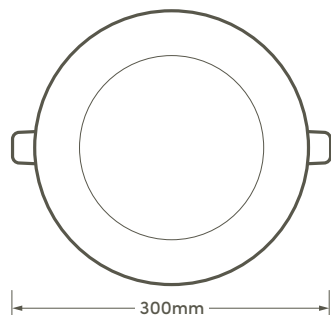

Ottawa 24w LED Circular Slimline Panel Light

Features

- Pre-installed spring clips
- Ultra-slim design, perfect for low void ceilings
- Insulated driver
- Available in emergency

Technical information

Wattage:	24w
Lumen output:	1920lm
Lumens per Watt:	73.3lm
Voltage:	110-240v
Cutout:	280mm
LEDs:	Edge Lit
CRI:Ra:	80
Life Expectancy:	30,000 Hours
Microwave Sensor:	Compatible, not incl

Warm White:	HSLEDCPL24/27
Cool White:	HSLEDCPL24/40
Daylight:	HSLEDCPL24/64