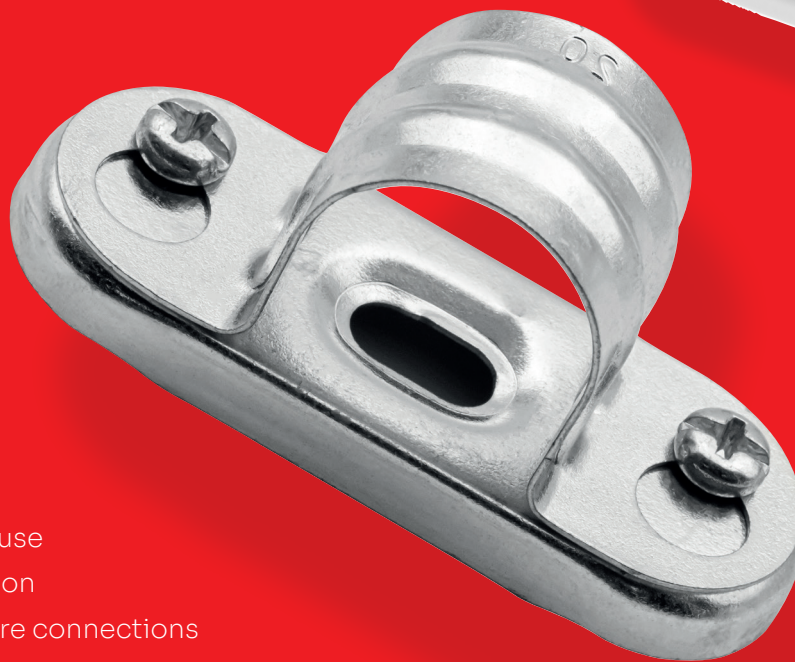

Strong & Secure.

The new Q-Fire Metal Saddle Bar Spacers.

The new Q-Fire Metal Saddle Bar Spacers provide a strong and secure fitting for 20mm & 25mm conduit.

Key Features

- Fast and easy to use
- Metal Construction
- Permanent, secure connections
- Suitable for conduit from 20mm - 25mm
- Fire Resistant

Q-FIRE

PRODUCT SKU	PRODUCT DESCRIPTION
QSBS20W	20mm Metal Saddle Bar Spacer – White
QSBS25W	25mm Metal Saddle Bar Spacer – White
QSBS20B	20mm Metal Saddle Bar Spacer – Black
QSBS25B	25mm Metal Saddle Bar Spacer – Black
QSBS20	20mm Metal Saddle Bar Spacer – Galvanised Steel
QSBS25	25mm Metal Saddle Bar Spacer – Galvanised Steel