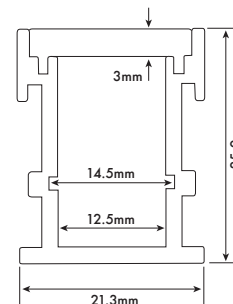

### Surface Mounted Flexible Strip Extrusion - EXT7

Part Code	EXT7
What's included:	1 Metre Aluminium Extrusion 1 x Clear Diffuser 1 x Opal Diffuser 4 x End Caps 4 x Mounting Clips
Dimensions	1000 x 29.7 x 29.7mm

### Surface Mounted Flexible Strip Extrusion - EXT8

Part Code	EXT8
What's included:	1 Metre Aluminium Extrusion 1 x Clear Diffuser 1 x Opal Diffuser 4 x End Caps 4 x Mounting Clips
Dimensions	1000 x 56.7 x 8.47mm

### Surface Mounted Flexible Strip Extrusion - EXT9

Part Code	EXT9
What's included:	1 Metre Aluminium Extrusion 1 x Clear Diffuser 1 x Opal Diffuser

Dimensions 1000 x 21.3 x 25.9mm

Note: This extrusion does not have end caps or clips.