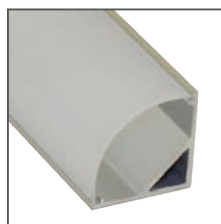

Aluminium Extrusions

LED Flexible Strip Accessory

Key Features:

- 1M and 2M* Aluminium extrusions
  *EXT1, EXT2, EXT3, EXT4, EXT6, EXT12 & EXT13 available in 2M lengths
- Easily transportable 1 metre lengths
- High quality anodised aluminium
- Added thermal management of LEDs
- Clear & Opal diffuser in every pack for added choice
- Link them together to create endless installation ideas
- Steel clips for secure installation

A versatile range of aluminium profiles packed in easy formats to enhance LED installations. Choose from surface and recessed mounts to angled profiles.

EXT 6

PowerLed
Orion House
Calleva Park
Aldermaston
Berkshire
RG7 8SN

Contact:
Tel: 0118 9703856
enquiries@powerled.uk.com
www.powerled.uk.com