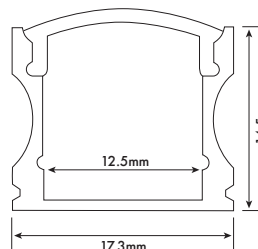

#### Surface Mounted Flexible Strip Extrusion - EXT1

Part Code	EXT1
What's included:	1 Metre* Aluminium Extrusion 1 x Clear Diffuser 1 x Opal Diffuser 4 x End Caps 4 x Mounting Clips
Dimensions	1000 x 17.3 x 7mm

#### Surface Mounted Flexible Strip Extrusion - EXT2

Part Code	EXT2
What's included:	1 Metre* Aluminium Extrusion 1 x Clear Diffuser 1 x Opal Diffuser 4 x End Caps 4 x Mounting Clips
Dimensions	1000 x 17.3 x 14.5mm