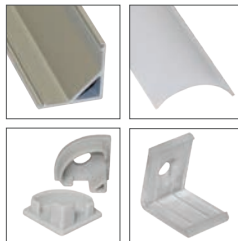

Corner Mounted Flexible Strip Extrusion - EXT6

Part Code	EXT6
What's included:	1 Metre* Aluminium Extrusion 1 x Clear Diffuser 1 x Opal Diffuser 4 x End Caps 4 x Mounting Clips
Dimensions	1000 x 16 x 16mm