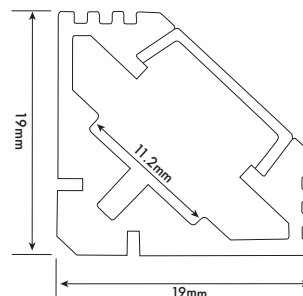

#### Recessed Mounted Flexible Strip Extrusion - EXT3

Part Code	EXT3
What's included:	1 Metre* Aluminium Extrusion 1 x Clear Diffuser 1 x Opal Diffuser 4 x End Caps 4 x Mounting Clips
Dimensions	1000 x 17.3 x 7mm

#### Corner Mounted Flexible Strip Extrusion - EXT4

Part Code	EXT4
What's included:	1 Metre* Aluminium Extrusion 1 x Clear Diffuser 1 x Opal Diffuser 4 x End Caps 4 x Mounting Clips
Dimensions	1000 x 19 x 19mm