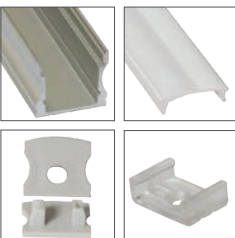

Surface Mounted Flexible Strip Extrusion - EXT2

Part Code	EXT2
What's included:	1 Metre* Aluminium Extrusion 1 x Clear Diffuser 1 x Opal Diffuser 4 x End Caps 4 x Mounting Clips
Dimensions	1000 x 17.3 x 14.5mm