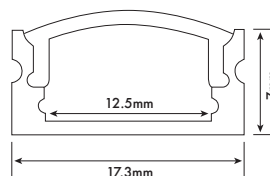

Aluminium Extrusions

LED Flexible Strip Accessory

EXTRUSION SPECIFICATION

Surface Mounted Flexible Strip Extrusion - EXT1

Part Code	EXT1
What's included:	1 Metre* Aluminium Extrusion 1 x Clear Diffuser 1 x Opal Diffuser 4 x End Caps 4 x Mounting Clips
Dimensions	1000 x 17.3 x 7mm