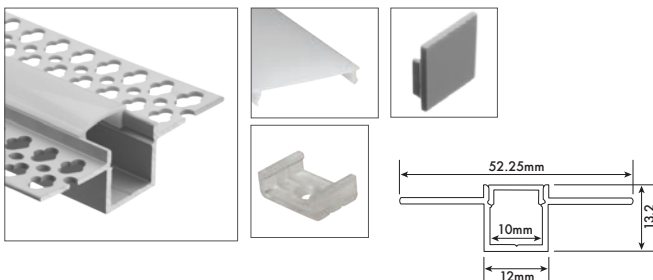

* Available in 2M lengths with Opal diffuser only