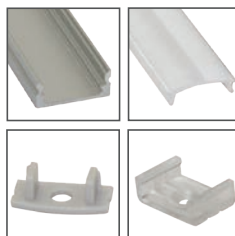

Aluminium Extrusions

LED Flexible Strip Accessory

EXTRUSION SPECIFICATION

Surface Mounted Flexible Strip Extrusion - EXT1

Part Code	EXT1
What's included:	1 Metre* Aluminium Extrusion 1 x Clear Diffuser 1 x Opal Diffuser 4 x End Caps 4 x Mounting Clips
Dimensions	1000 x 17.3 x 7mm