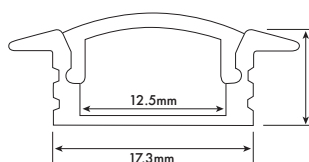

Recessed Mounted Flexible Strip Extrusion - EXT3

Part Code	EXT3
What's included:	1 Metre* Aluminium Extrusion 1 x Clear Diffuser 1 x Opal Diffuser 4 x End Caps 4 x Mounting Clips
Dimensions	1000 x 17.3 x 7mm