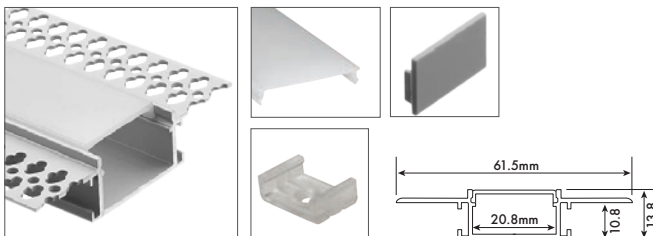

* Available in 2M lengths with Opal diffuser only

Surface Mounted Flexible Strip Extrusion - EXT13

Part Code: EXT13
What's included: 1 Metre Aluminium Extrusion
1 x Clear Diffuser
1 x Opal Diffuser
4 x End Caps
4 x Mounting Clips
Dimensions: 1000 x 52 x 14mm