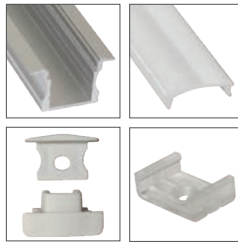

Aluminium Extrusions

LED Flexible Strip Accessory

Recessed Mounted Flexible Strip Extrusion - EXT5

Part Code	EXT5
What's included:	1 Metre Aluminium Extrusion 1 x Clear Diffuser 1 x Opal Diffuser 4 x End Caps 4 x Mounting Clips
Dimensions	1000 x 17.3 x 14.5mm