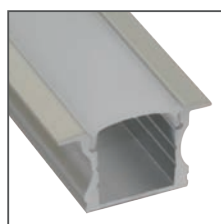

Aluminium Extrusions

LED Flexible Strip Accessory

Key Features:

- 1M and 2M* Aluminium extrusions
  *EXT1, EXT2, EXT3, EXT4, EXT6, EXT12 & EXT13 available in 2M lengths
- Easily transportable 1 metre lengths
- High quality anodised aluminium
- Added thermal management of LEDs
- Clear & Opal diffuser in every pack for added choice
- Link them together to create endless installation ideas
- Steel clips for secure installation

A versatile range of aluminium profiles packed in easy formats to enhance LED installations. Choose from surface and recessed mounts to angled profiles.

EXT 5

PowerLed
Orion House
Calleva Park
Aldermaston
Berkshire
RG7 8SN

Contact:
Tel: 0118 9703856
enquiries@powerled.uk.com
www.powerled.uk.com