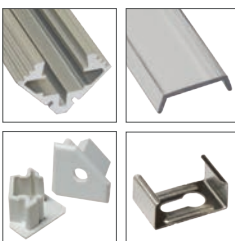

#### Recessed Mounted Flexible Strip Extrusion - EXT3

Part Code	EXT3
What's included:	1 Metre* Aluminium Extrusion 1 x Clear Diffuser 1 x Opal Diffuser 4 x End Caps 4 x Mounting Clips
Dimensions	1000 x 17.3 x 7mm

#### Corner Mounted Flexible Strip Extrusion - EXT4

Part Code	EXT4
What's included:	1 Metre* Aluminium Extrusion 1 x Clear Diffuser 1 x Opal Diffuser 4 x End Caps 4 x Mounting Clips
Dimensions	1000 x 19 x 19mm