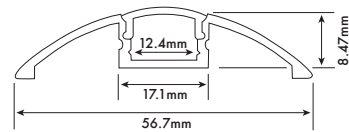

Surface Mounted Flexible Strip Extrusion - EXT8

Part Code	EXT8
What's included:	1 Metre Aluminium Extrusion 1 x Clear Diffuser 1 x Opal Diffuser 4 x End Caps 4 x Mounting Clips
Dimensions	1000 x 56.7 x 8.47mm