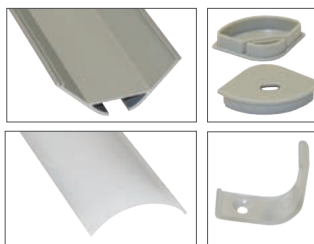

Surface Mounted Flexible Strip Extrusion - EXT7

Part Code	EXT7
What's included:	1 Metre Aluminium Extrusion 1 x Clear Diffuser 1 x Opal Diffuser 4 x End Caps 4 x Mounting Clips
Dimensions	1000 x 29.7 x 29.7mm