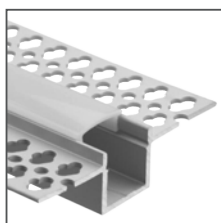

EXT 13

PowerLed
Orion House
Calleva Park
Aldermaston
Berkshire
RG7 8SN

Contact:
Tel: 0118 9703856
enquiries@powerled.uk.com
www.powerled.uk.com