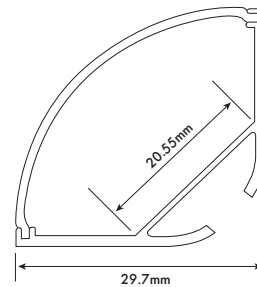

Surface Mounted Flexible Strip Extrusion - EXT7

Part Code	EXT7
What's included:	1 Metre Aluminium Extrusion 1 x Clear Diffuser 1 x Opal Diffuser 4 x End Caps 4 x Mounting Clips
Dimensions	1000 x 29.7 x 29.7mm