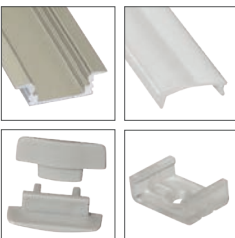

Recessed Mounted Flexible Strip Extrusion - EXT3

Part Code	EXT3
What's included:	1 Metre* Aluminium Extrusion 1 x Clear Diffuser 1 x Opal Diffuser 4 x End Caps 4 x Mounting Clips
Dimensions	1000 x 17.3 x 7mm