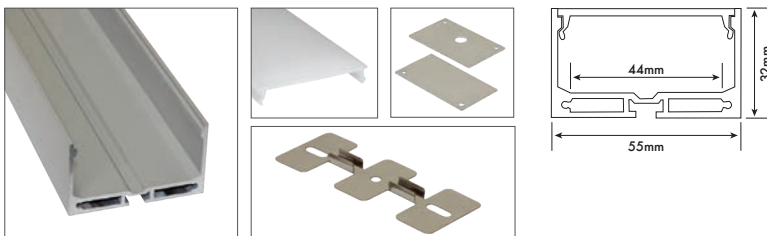

Surface Mounted Flexible Strip Extrusion - EXT12

Part Code: EXT12
What's included: 1 Metre Aluminium Extrusion
1 x Clear Diffuser
1 x Opal Diffuser
4 x End Caps
4 x Mounting Clips
Dimensions: 1000 x 62 x 14mm