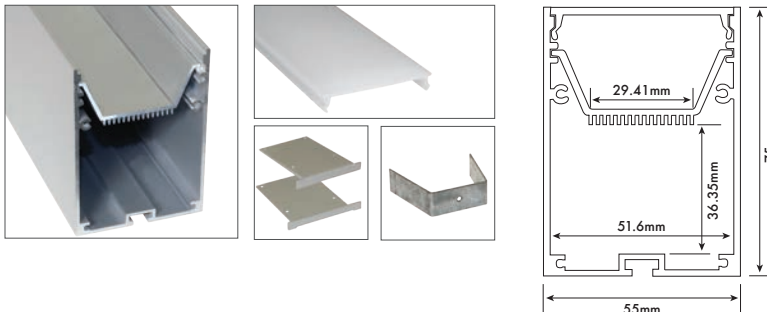

Aluminium Extrusions

LED Flexible Strip Accessory

Surface Mounted Flexible Strip Extrusion - EXT10

Part Code: EXT10
What's included: 1 Metre Aluminium Extrusion
1 x Clear Diffuser
1 x Opal Diffuser
4 x End Caps
4 x Mounting Clips
Dimensions: 1000 x 55 x 75mm

Surface Mounted Flexible Strip Extrusion - EXT11

Part Code: EXT11
What's included: 1 Metre Aluminium Extrusion
1 x Clear Diffuser
1 x Opal Diffuser
4 x End Caps
4 x Mounting Clips
Dimensions: 1000 x 55 x 32mm