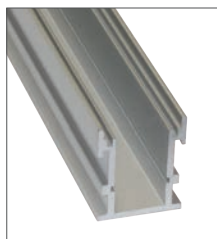

Surface Mounted Flexible Strip Extrusion - EXT9

Part Code	EXT9
What's included:	1 Metre Aluminium Extrusion 1 x Clear Diffuser 1 x Opal Diffuser

Dimensions 1000 x 21.3 x 25.9mm