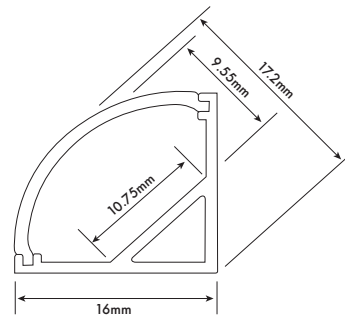

### Recessed Mounted Flexible Strip Extrusion - EXT5

Part Code	EXT5
What's included:	1 Metre Aluminium Extrusion 1 x Clear Diffuser 1 x Opal Diffuser 4 x End Caps 4 x Mounting Clips
Dimensions	1000 x 17.3 x 14.5mm

### Corner Mounted Flexible Strip Extrusion - EXT6

Part Code	EXT6
What's included:	1 Metre* Aluminium Extrusion 1 x Clear Diffuser 1 x Opal Diffuser 4 x End Caps 4 x Mounting Clips
Dimensions	1000 x 16 x 16mm