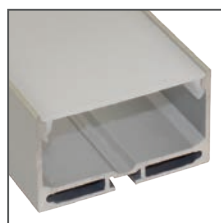

Aluminium Extrusions

LED Flexible Strip Accessory

Key Features:

- 1M and 2M* Aluminium extrusions
  *EXT1, EXT2, EXT3, EXT4, EXT6, EXT12 & EXT13 available in 2M lengths
- Easily transportable 1 metre lengths
- High quality anodised aluminium
- Added thermal management of LEDs
- Clear & Opal diffuser in every pack for added choice
- Link them together to create endless installation ideas
- Steel clips for secure installation

A versatile range of aluminium profiles packed in easy formats to enhance LED installations. Choose from surface and recessed mounts to angled profiles.

EXT 11

PowerLed
Orion House
Calleva Park
Aldermaston
Berkshire
RG7 8SN

Contact:
Tel: 0118 9703856
enquiries@powerled.uk.com
www.powerled.uk.com