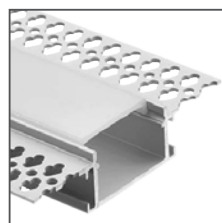

Aluminium Extrusions

LED Flexible Strip Accessory

Key Features:

- 1M and 2M* Aluminium extrusions
  *EXT1, EXT2, EXT3, EXT4, EXT6, EXT12 & EXT13 available in 2M lengths
- Easily transportable 1 metre lengths
- High quality anodised aluminium
- Added thermal management of LEDs
- Clear & Opal diffuser in every pack for added choice
- Link them together to create endless installation ideas
- Steel clips for secure installation

A versatile range of aluminium profiles packed in easy formats to enhance LED installations. Choose from surface and recessed mounts to angled profiles.

EXT 12

PowerLed
Orion House
Calleva Park
Aldermaston
Berkshire
RG7 8SN

Contact:
Tel: 0118 9703856
enquiries@powerled.uk.com
www.powerled.uk.com