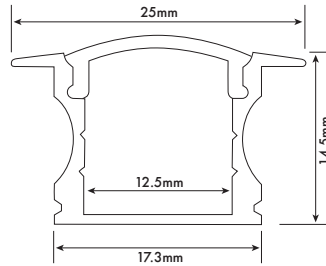

Aluminium Extrusions

LED Flexible Strip Accessory

Recessed Mounted Flexible Strip Extrusion - EXT5

Part Code	EXT5
What's included:	1 Metre Aluminium Extrusion 1 x Clear Diffuser 1 x Opal Diffuser 4 x End Caps 4 x Mounting Clips
Dimensions	1000 x 17.3 x 14.5mm