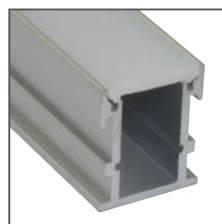

Aluminium Extrusions

LED Flexible Strip Accessory

Key Features:

- 1M and 2M* Aluminium extrusions
  *EXT1, EXT2, EXT3, EXT4, EXT6, EXT12 & EXT13 available in 2M lengths
- Easily transportable 1 metre lengths
- High quality anodised aluminium
- Added thermal management of LEDs
- Clear & Opal diffuser in every pack for added choice
- Link them together to create endless installation ideas
- Steel clips for secure installation

A versatile range of aluminium profiles packed in easy formats to enhance LED installations. Choose from surface and recessed mounts to angled profiles.

EXT 9

PowerLed
Orion House
Calleva Park
Aldermaston
Berkshire
RG7 8SN

Contact:
Tel: 0118 9703856
enquiries@powerled.uk.com
www.powerled.uk.com