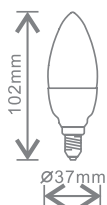

Dimensions