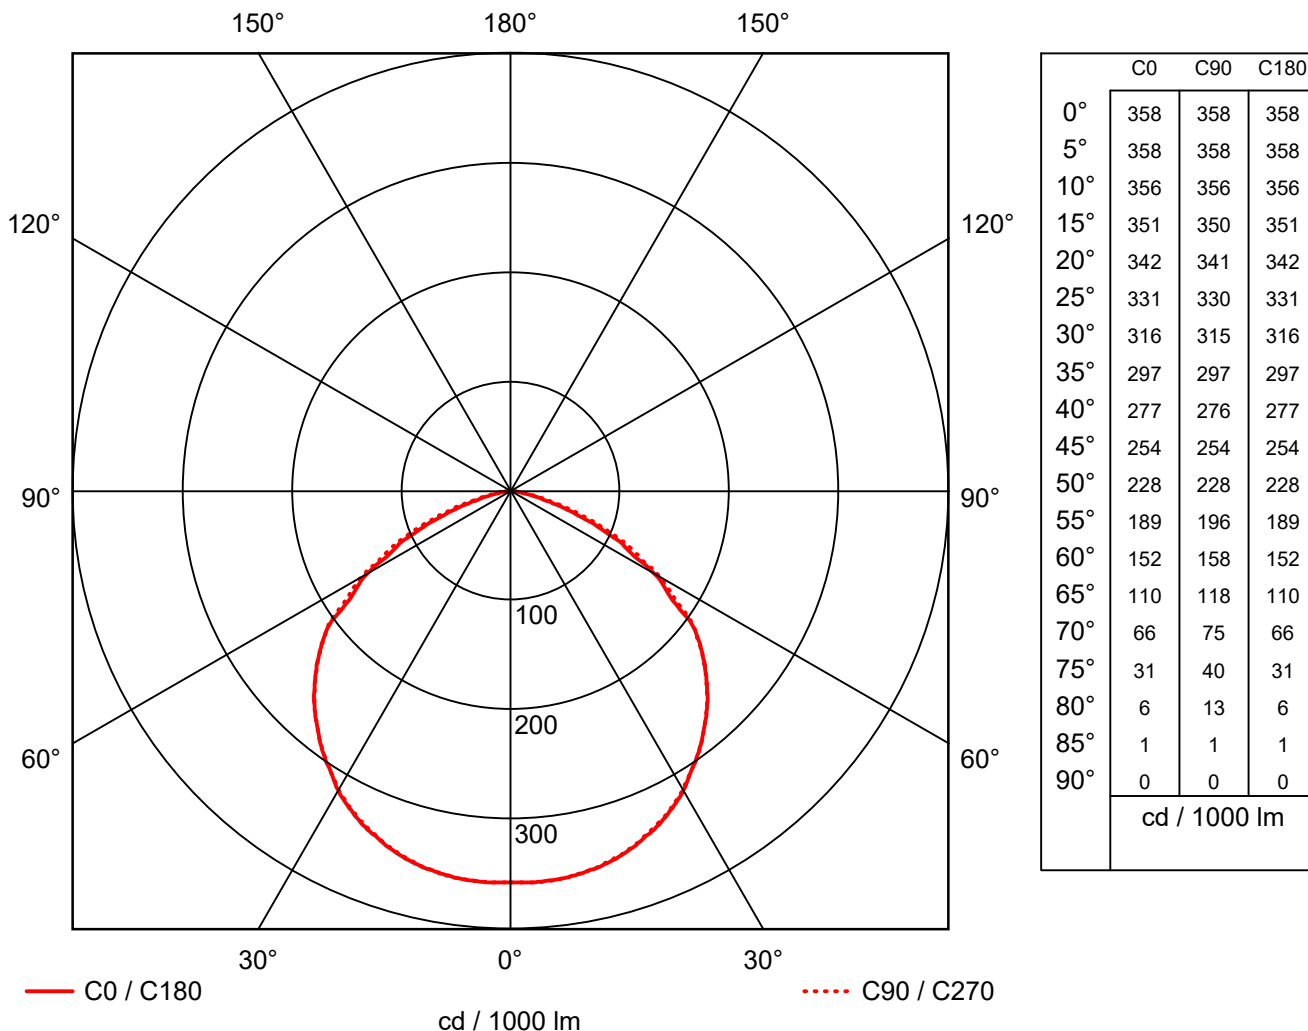

Luminaire data

Luminaire efficiency : 100%
Luminaire efficacy : 145.31 lm/W
Classification : A40 ↓100.0% ↑0.0%
CIE Flux Codes : 50 84 99 100 100
UGR 4H 8H : 32.7 / 33.3
Power : 196 W
Luminous flux : 28481 lm

Equipped with

Quantity : 1
Designation :
Colour :
Luminous flux : 28481 lm

Dimensions : 272 mm x 180 mm x 1 mm

Object :
 Installation :
 Project number :
 Date :

1.1 ANSELL Lighting, Aztez Symmetrical LED Floodlight (AAZLED200)

1.1.2 LDC

Manufacturer	: ANSELL Lighting	Efficiency factor	: 100%
Order number	: AAZLED200	Luminaire efficacy	: 145.31 lm/W(A40)
Luminaire name	: Aztez Symmetrical LED Floodlight	Light distribution	:
Equipment	: 1 x 196 W / 28481 lm	Beam Angle	: 55.9° C0
Dimensions	: L 272 mm x W 180 mm x H 1 mm		: 56.7° C90
File name	: rlx_20200721085101.ltd		: 55.9° C180
			: 56.7° C270